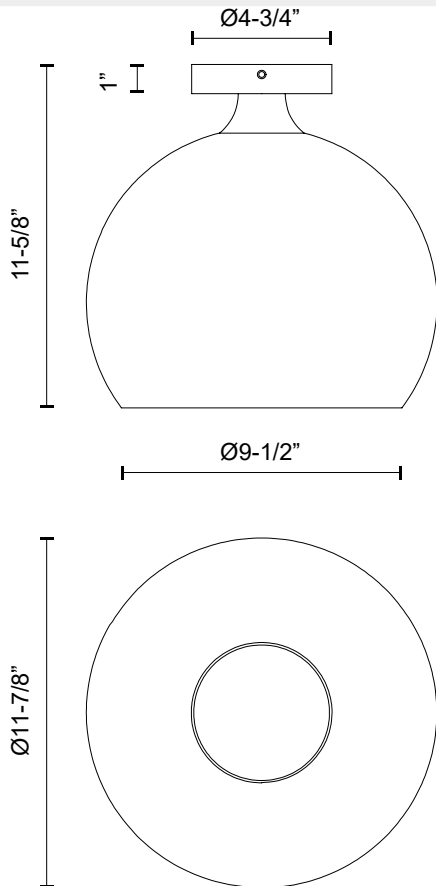

WWW.ALORAMOOD.COM

© 2022 KUZCO LIGHTING. ALL RIGHTS RESERVED.