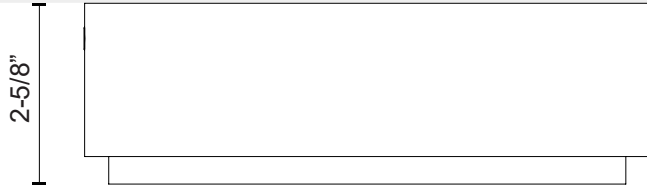

BLANCO FM325108-5CCT

Ø7-7/8"

FIXTURE DIMENSIONS	D7-7/8" x H2-5/8"
LIGHT SOURCE	AC LED Module
WATTAGE	20W
TOTAL LUMENS	1950lm
DELIVERED LUMENS	550lm*
VOLTAGE	120V
COLOR TEMPERATURE	Selectable CCT 2700K/3000K/3500K/4000K/5000K
CRI (RA)	90CRI
DIMMABLE	Yes, ELV Dimmer (Not Included)
MATERIAL	Alabaster; Iron;
ILLUMINATION DIRECTION	Downlight
LOCATION	Dry
CEC TITLE 24 JA8	Yes, JA8-2022
PAINT FINISH	UB01; VB01;

[D - Diameter, L - Length, W - Width, H - Height, E - Extension]

AVAILABLE FINISHES:

FM325108UBAR-
5CCT

Urban
Bronze/Alabaster

FM325108VBAR-
5CCT

Vintage
Brass/Alabaster

*For complete warranty terms, please visit: www.aloralighting.com/warranty