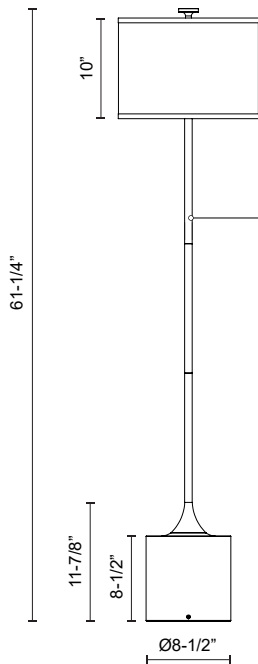

BGIL - Brushed Gold/ Ivory Linen (Gold Socket)
MBIL - Matte Black/ Ivory Linen (Silver Socket)
WHIL - White/ Ivory Linen (Silver Socket)