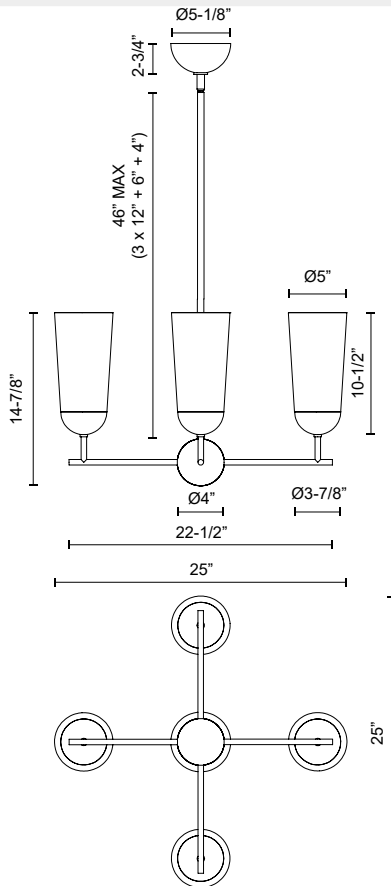

WWW.ALORAMOOD.COM

© 2022 KUZCO LIGHTING. ALL RIGHTS RESERVED.