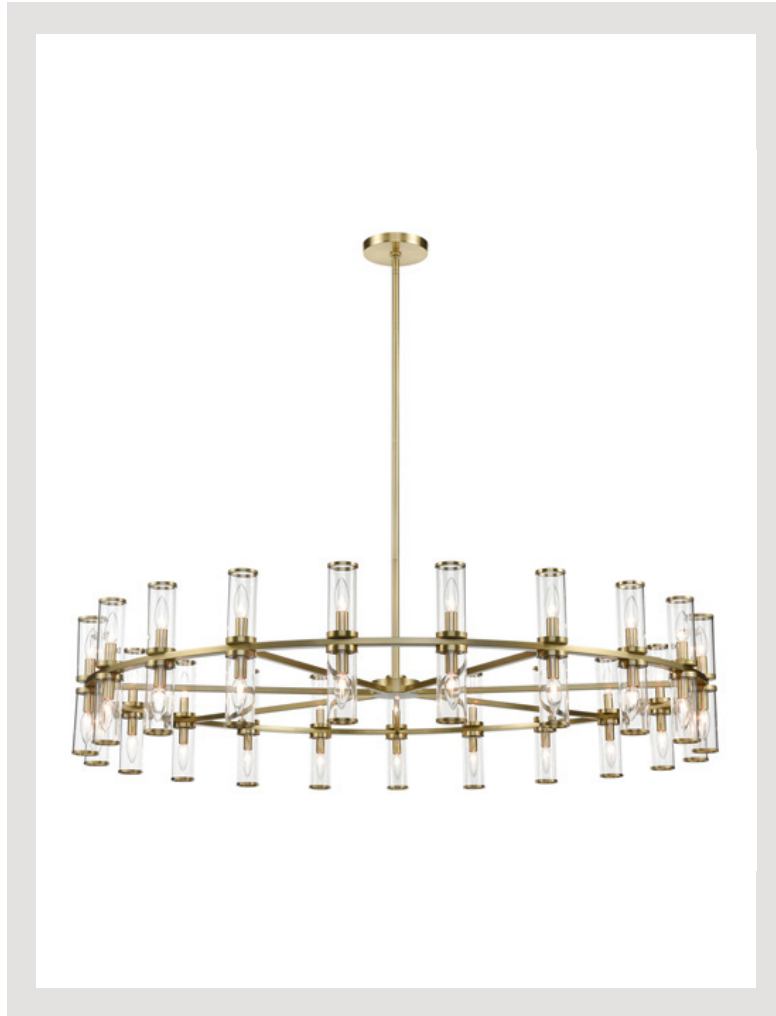

alora

P. 1.833.MY ALORA (692.5672)

CANADA: 102-19028 27TH Ave. - Surrey, BC V3Z 5T1

USA: 3035 E. Lone Mountain Rd - Las Vegas, NV, 89081

REVOLVE CH309042NBCG

FIXTURE DIMENSIONS	60.1"D x 12.6"H
HEIGHT FROM CENTER	-
WEIGHT	-
GLASS	Clear Glass
MATERIAL	Steel
CANOPY SIZE	4.8"D x 0.8"H
LAMPING	42 x 60W, E12
VOLTAGE	120V
WIRE / CORD LENGTH	144" 3 x 12" + 1 x 6"
CORD TYPE	-
MINIMUM HANG HEIGHT	21.6"
INSTALL OPTIONS	-
ADA COMPLIANT	-
CERTIFICATION	UL
UPC	841387002672
PACKAGE SIZE	-
PACKAGE WEIGHT	-

[D - Diameter, L - Length, W - Width, H - Height, E - Extension]

AVAILABLE FINISHES:

*For complete warranty terms, please visit:
www.aloralighting.com/warranty