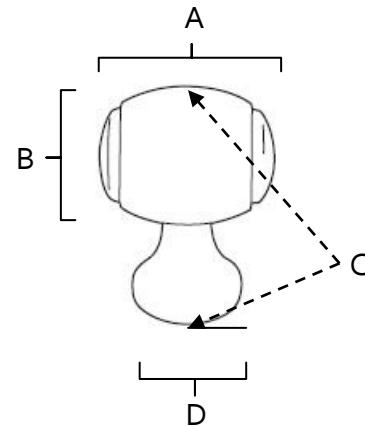

PRODUCT SHEET

SPECIFICATIONS

**ROYALE
BARREL KNOB**

FEATURES

- Transitional styling
- Multiple finishes
- Concealed installation

WARRANTY

Limited lifetime

FINISHES

MATERIAL

Brass

Item#	A	B	C	D
A981-34	3/4"	1/2"	1 1/8"	1/2"
A981-1	1"	1/2"	1 1/8"	5/8"
A981-18	1 1/8"	5/8"	1 1/4"	11/16"

KEY:

- A - Length
- B - Width
- C - Projection
- D - Mount Length and Width

NOTE: Dimensions and specifications are subject to change without notice.