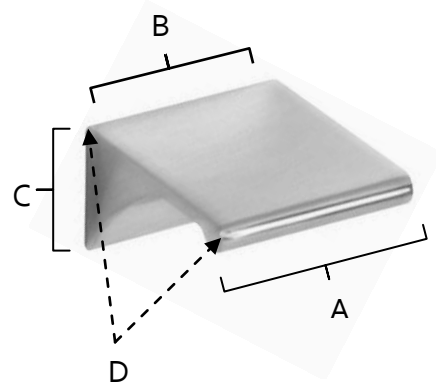

SPECIFICATIONS

TAB PULLS
PULL

FEATURES

- Modern styling
- Multiple finishes
- Concealed installation

WARRANTY

Limited lifetime

FINISHES

- Polished Brass (PB)
- Polished Brass/Non-Lacquered (PB/NL)
- Polished Chrome (PC)
- Bronze (BRZ)
- Polished Nickel (PN)
- Satin Nickel (SN)

MATERIAL

Brass

Item#	A	B	C	D
A970	1"	3/4"	5/8"	1"

KEY:

- A - Overall Length
- B - Center to Center
- C - Width
- D - Projection

NOTE: Dimensions and specifications are subject to change without notice.