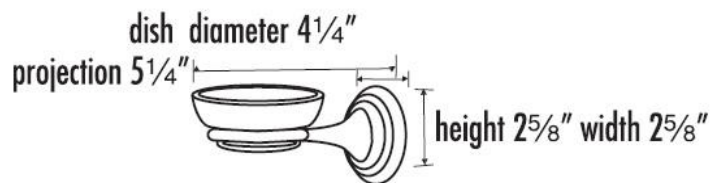

Item#

A9030

NOTE: Dimensions and specifications are subject to change without notice.