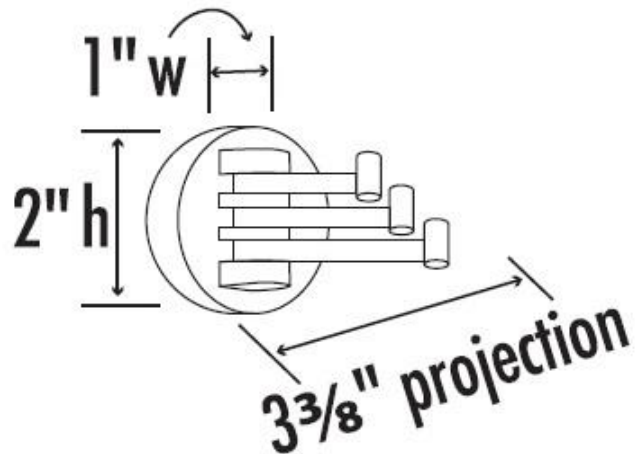

**SPECIFICATIONS**

**CONTEMPORARY I**  
SWIVEL ROBE HOOK

**FEATURES**

- Modern styling
- Multiple finishes
- Concealed installation

**WARRANTY**

Limited lifetime

**FINISHES**

- Polished Brass/Non-lacquered (PB/NL)
- Polished Chrome (PC)
- Bronze (BRZ)
- Polished Nickel (PN)
- Satin Brass (SB)
- Satin Nickel (SN)

**MATERIAL**

Brass

**Item#**

**A8385**

NOTE: Dimensions and specifications are subject to change without notice.