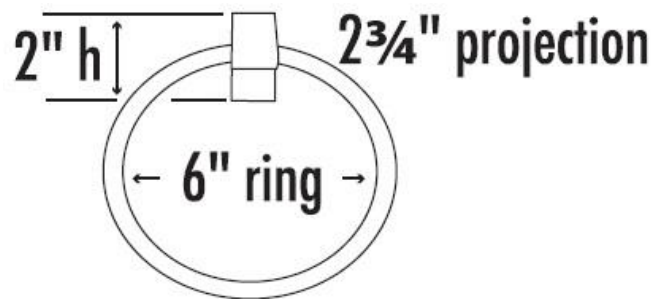

SPECIFICATIONS

LUNA
6" TOWEL RING

FEATURES

Transitional styling
Multiple finishes
Concealed installation

WARRANTY

Limited lifetime

FINISHES

Polished Brass (PB)
Polished Brass/Non-lacquered (PB/NL)
Polished Chrome (PC)
Bronze (BRZ)
Polished Nickel (PN)
Satin Nickel (SN)

MATERIAL

Brass

Item#

A6840

NOTE: Dimensions and specifications are subject to change without notice.