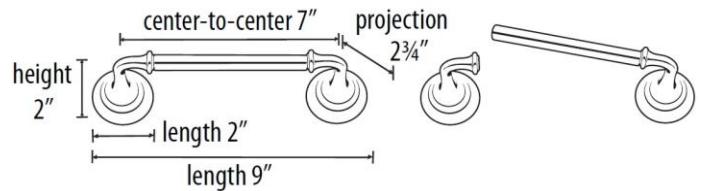

SPECIFICATIONS

CHARLIE'S COLLECTION
SWING TISSUE HOLDER

FEATURES

- Transitional styling
- Multiple finishes
- Concealed installation

WARRANTY

Limited lifetime

FINISHES

- Polished Brass (PB)
- Polished Brass/Non-lacquered (PB/NL)
- Polished Chrome (PC)
- Barcelona (BARC)
- Bronze (BRZ)
- Chocolate Bronze (CHBRZ)
- Polished Nickel (PN)
- Satin Nickel (SN)

MATERIAL

Brass

Item#

A6762

NOTE: Dimensions and specifications are subject to change without notice.