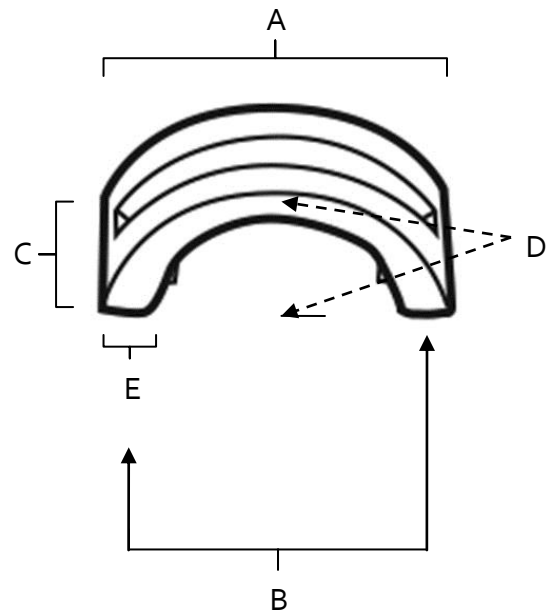

SPECIFICATIONS

**SLIT-TOP
PULLS**

FEATURES

- Modern styling
- Multiple finishes
- Concealed installation

WARRANTY

Limited lifetime

FINISHES

- Polished Brass (PB)
- Polished Chrome (PC)
- Bronze (BRZ)
- Chocolate Bronze (CHBRZ)
- Polished Nickel (PN)
- Satin Nickel (SN)

MATERIAL

Brass

Item#	A	B	C	D	E
A421	1 1/2"	2"	3/4"	1"	7/16"

KEY:

- A - Overall Length
- B - Center to Center
- C - Handle Width
- D - Projection
- E - Mount Length

NOTE: Dimensions and specifications are subject to change without notice.