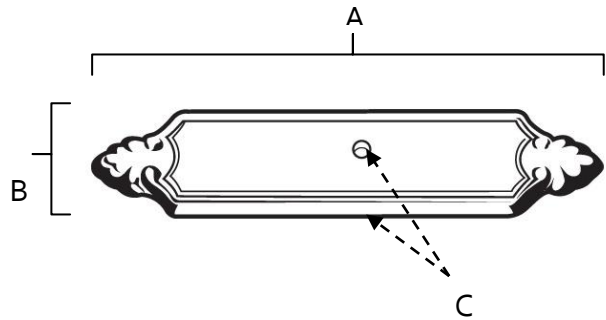

**SPECIFICATIONS**

**BELLA**  
BACKPLATE FOR KNOBS

**FEATURES**

Traditional styling  
Multiple finishes  
Concealed installation

**WARRANTY**

Limited lifetime

**FINISHES**

Antique English (AE)  
Antique English Matte (AEM)  
Polished Antique (PA)  
Polished Brass (PB)  
Satin Nickel (SN)

**MATERIAL**

Brass

Item#	A	B	C
<b>A1454</b>	4 1/4"	1"	1/4"

**KEY:**

A - Length  
B - Width  
C - Projection

NOTE: Dimensions and specifications are subject to change without notice.