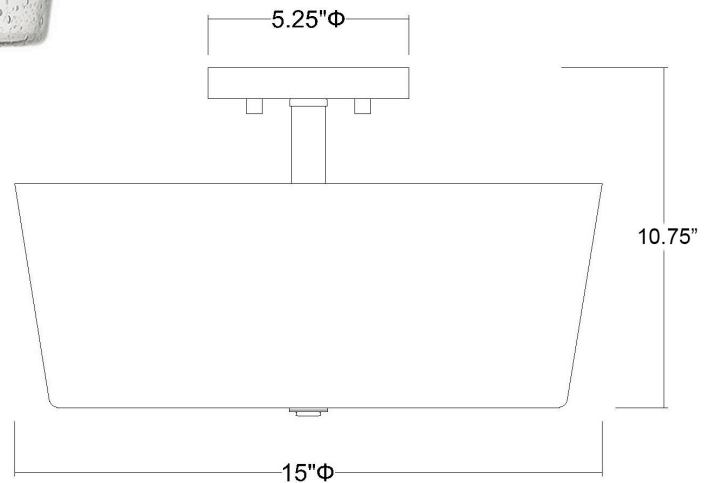

IN61104SN

ROWE 3-LIGHT SEMI-FLUSH

Description:	Rowe 3-Light Semi-Flush
Finish:	Satin Nickel
Dimensions:	15" Dia. x 10-3/4" H
Bulbs:	3-60W Med.
Installed Weight:	6.75 lbs.
Certification:	cUL / dry location

Material:	Steel and glass
Shades:	Glass
Glass:	Seeded
Canopy Dimensions:	5-1/4" Dia.
Chain/Wire:	NA
Additional Finishes:	BK, ORB