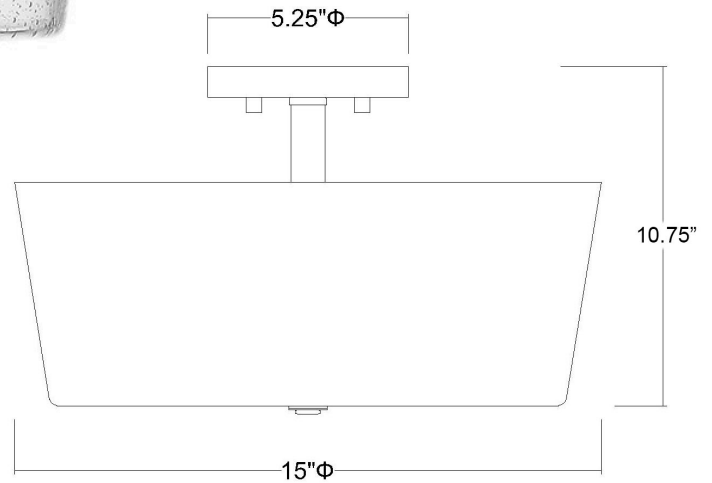

IN61104ORB

ROWE 3-LIGHT SEMI-FLUSH

Description:	Rowe 3-Light Semi-Flush
Finish:	Oil Rubbed Bronze
Dimensions:	15" Dia. x 10-3/4" H
Bulbs:	3-60W Med.
Installed Weight:	6.75 lbs.
Certification:	cUL / dry location

Material:	Steel and glass
Shades:	Glass
Glass:	Seeded
Canopy Dimensions:	5-1/4" Dia.
Chain/Wire:	NA
Additional Finishes:	BK, SN