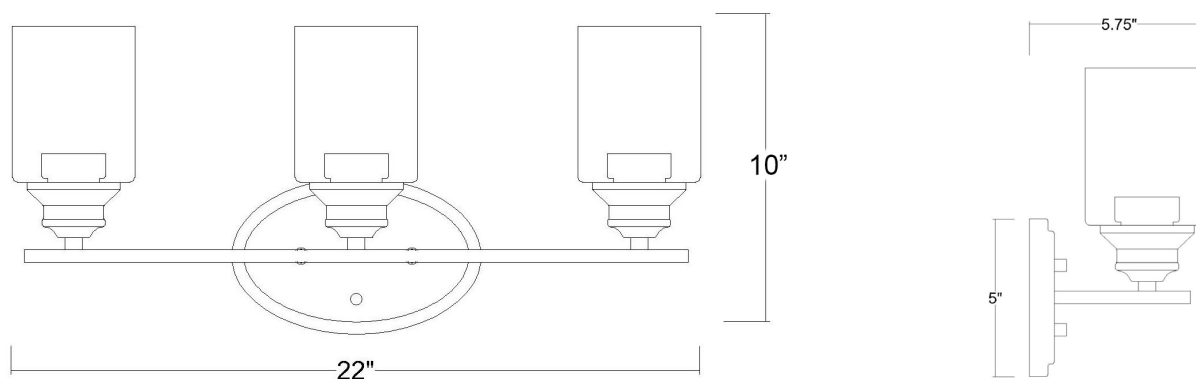

IN41452BK

GEMMA 3-LIGHT WALL SCONCE

Description: Gemma 3-Light Wall Sconce

Finish: Matte black

Dimensions: 22" W x 10" H x 5-3/4" ext.
Height on Center: 6-1/2"

Bulbs: 3-100W Med.

Installed Weight: 3.3 lbs.

Certification: cUL / damp location

Material: Steel and glass

Shades: Glass

Glass: Clear

Back Plate Dimensions: 8" x 5" oval

Chain/Wire: NA

Additional Finishes: ORB, SN