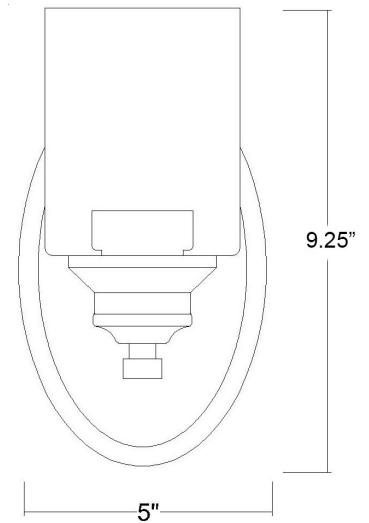

## GEMMA 1-LIGHT WALL SCONCE

<b>Description:</b>	Gemma 1-Light Wall Sconce
<b>Finish:</b>	Satin Nickel
<b>Dimensions:</b>	5" W x 9-1/4" H x 5-3/4" ext. Height on Center: 5-1/4"
<b>Bulbs:</b>	1-100W Med.
<b>Installed Weight:</b>	1.15 lbs.
<b>Certification:</b>	cUL / damp location

<b>Material:</b>	Steel and glass
<b>Shades:</b>	Glass
<b>Glass:</b>	Clear
<b>Back Plate Dimensions:</b>	5" x 8" oval
<b>Chain/Wire:</b>	NA
<b>Additional Finishes:</b>	BK, ORB