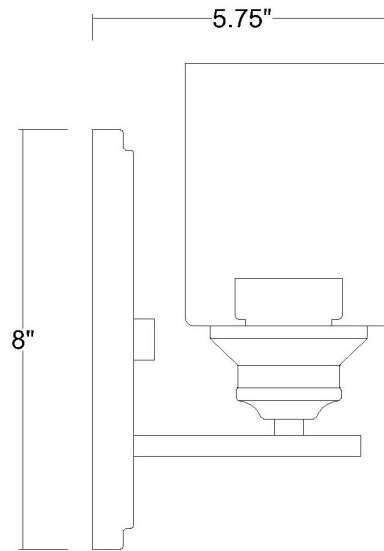

## GEMMA 1-LIGHT WALL SCONCE

<b>Description:</b>	Gemma 1-Light Wall Sconce
<b>Finish:</b>	Satin Nickel
<b>Dimensions:</b>	5" W x 9-1/4" H x 5-3/4" ext. Height on Center: 5-1/4"
<b>Bulbs:</b>	1-100W Med.
<b>Installed Weight:</b>	1.15 lbs.
<b>Certification:</b>	cUL / damp location

<b>Material:</b>	Steel and glass
<b>Shades:</b>	Glass
<b>Glass:</b>	Clear
<b>Back Plate Dimensions:</b>	5" x 8" oval
<b>Chain/Wire:</b>	NA
<b>Additional Finishes:</b>	BK, ORB