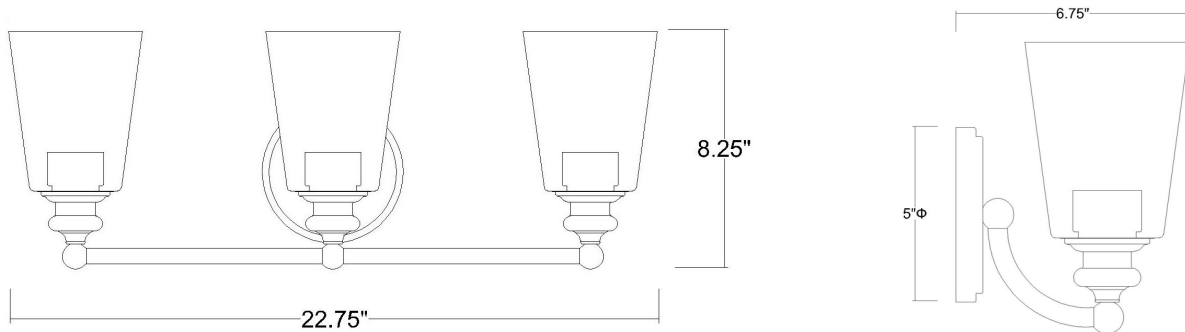

IN41402ORB

CEIL 3-LIGHT WALL SCONCE

Description:	Ceil 3-Light Wall Sconce
Finish:	Oil Rubbed Bronze
Dimensions:	22-3/4" W x 8-1/4" H x 6-3/4" ext. Height on Center: 5"
Bulbs:	3-100W Med.
Installed Weight:	5.25 lbs.
Certification:	cUL / dry location

Material:	Steel and glass
Shades:	Glass
Glass:	Clear
Back Plate Dimensions:	5" Dia.
Chain/Wire:	NA
Additional Finishes:	CH