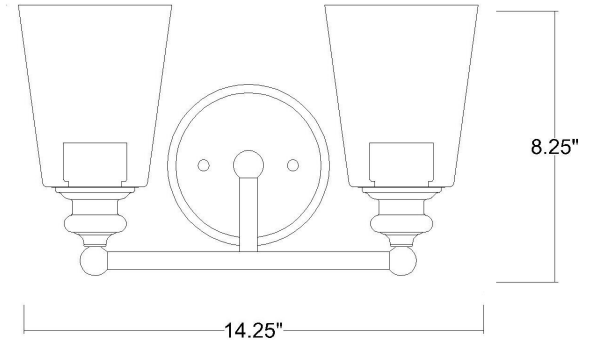

## CEIL 2-LIGHT WALL SCONCE

<b>Description:</b>	Ceil 2-Light Wall Sconce
<b>Finish:</b>	Matte black
<b>Dimensions:</b>	14-1/4" W x 8-1/4" H x 6-3/4" ext. Height on Center: 5"
<b>Bulbs:</b>	2-100W Med.
<b>Installed Weight:</b>	3.75 lbs.
<b>Certification:</b>	cUL / dry location

<b>Material:</b>	Steel and glass
<b>Shades:</b>	Glass
<b>Glass:</b>	Clear
<b>Back Plate Dimensions:</b>	5" Dia.
<b>Chain/Wire:</b>	NA
<b>Additional Finishes:</b>	Chrome and oil-rubbed bronze