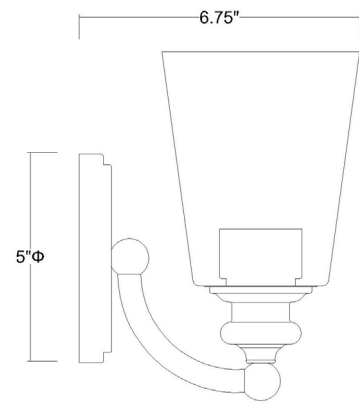

## CEIL 2-LIGHT WALL SCONCE

<b>Description:</b>	Ceil 2-Light Wall Sconce
<b>Finish:</b>	Matte black
<b>Dimensions:</b>	14-1/4" W x 8-1/4" H x 6-3/4" ext. Height on Center: 5"
<b>Bulbs:</b>	2-100W Med.
<b>Installed Weight:</b>	3.75 lbs.
<b>Certification:</b>	cUL / dry location

<b>Material:</b>	Steel and glass
<b>Shades:</b>	Glass
<b>Glass:</b>	Clear
<b>Back Plate Dimensions:</b>	5" Dia.
<b>Chain/Wire:</b>	NA
<b>Additional Finishes:</b>	Chrome and oil-rubbed bronze