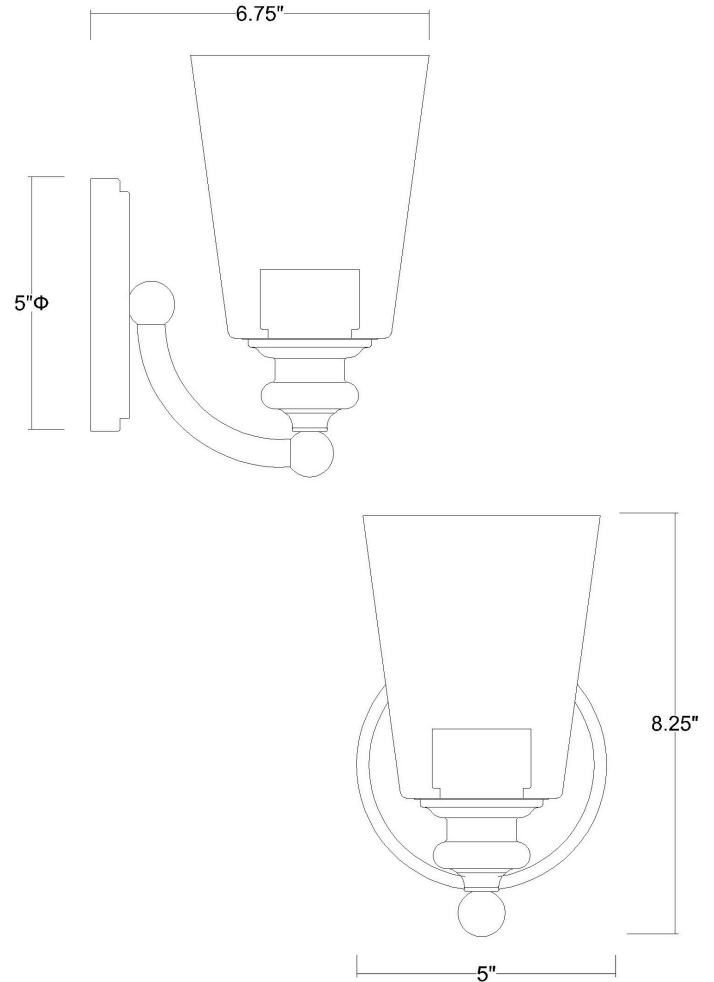

# IN41400CH

## CEIL 1-LIGHT WALL SCONCE

<b>Description:</b>	Ceil 1-Light Wall Sconce
<b>Finish:</b>	Chrome
<b>Dimensions:</b>	5" W x 8-1/4" H x 6-3/4" ext. Height on Center: 5"
<b>Bulbs:</b>	1-100W Med.
<b>Installed Weight:</b>	2 lbs.
<b>Certification:</b>	cUL / dry location

<b>Material:</b>	Steel and glass
<b>Shades:</b>	Glass
<b>Glass:</b>	Clear
<b>Back Plate Dimensions:</b>	5" Dia.
<b>Chain/Wire:</b>	NA
<b>Additional Finishes:</b>	ORB