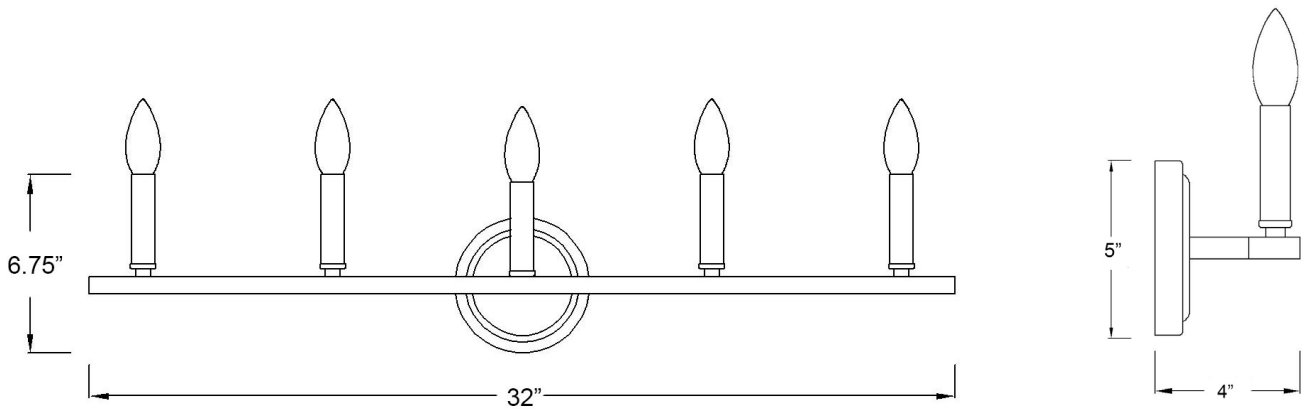

IN41156SN

SAWYER 5-LIGHT WALL SCONCE

Description: Sawyer 5-Light Wall Sconce

Finish: Satin Nickel

Dimensions: 32" W x 6-3/4" H x 4" ext.
 Height on Center: 4-1/4"

Bulbs: 5-60w Cand.

Installed Weight: 2.6 lbs.

Certification: cUL / damp location

Material: Steel

Shades: NA

Glass: NA

Back Plate Dimensions: 5" Dia.

Chain/Wire: NA

Additional Finishes: Matte black