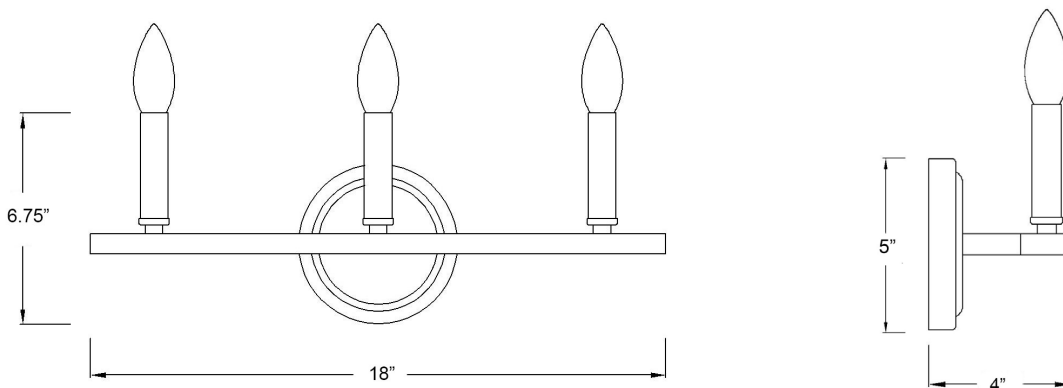

IN41155SN

SAWYER 3-LIGHT WALL SCONCE

Description: Sawyer 3-Light Wall Sconce

Finish: Satin Nickel

Dimensions: 18" W x 6-3/4" H x 4" ext.
Height on Center: 4-1/4"

Bulbs: 3-60w Cand.

Installed Weight: 1.65 lbs.

Certification: cUL / damp location

Material: Steel

Shades: NA

Glass: NA

Back Plate Dimensions: 5" Dia.

Chain/Wire: NA

Additional Finishes: Matte black