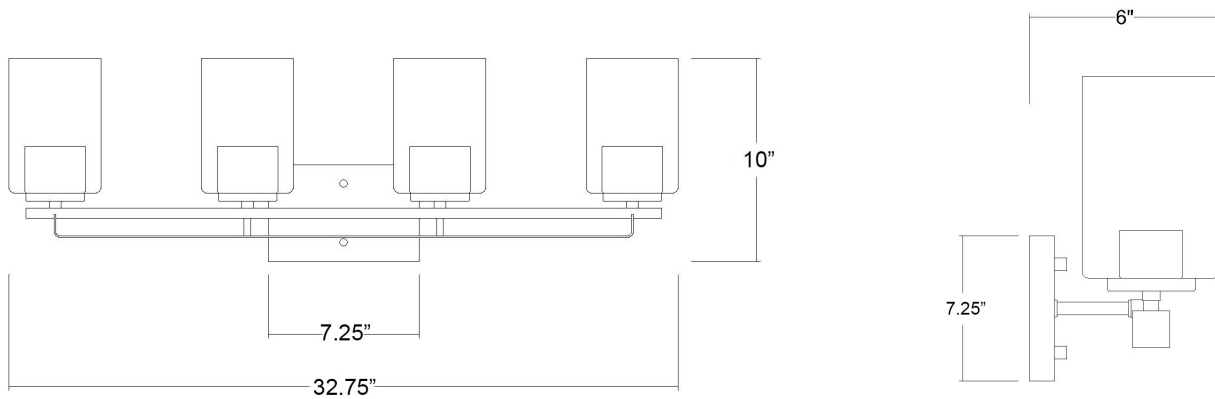

IN41103SN

ORELLA 4-LIGHT WALL SCONCE

Description:	Orella 4-Light Wall Sconce
Finish:	Satin nickel
Dimensions:	32-3/4" W x 10" H x 6" ext. Height on Center: 7-1/2"
Bulbs:	4-100W Med.
Installed Weight:	5.85 lbs.
Certification:	cUL / damp location

Material:	Steel and glass
Shades:	Glass
Glass:	Clear seeded
Back Plate Dimensions:	7-1/4" x 4-3/4"
Chain/Wire:	NA
Additional Finishes:	BK, ORB