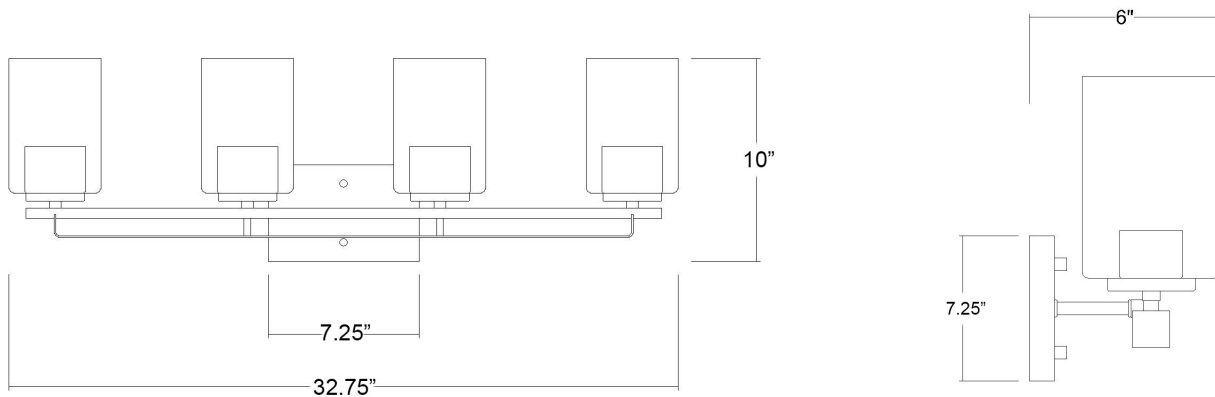

IN41103ORB

ORELLA 4-LIGHT WALL SCONCE

Description:	Orella 4-Light Wall Sconce
Finish:	Oil-rubbed bronze
Dimensions:	32-3/4" W x 10" H x 6" ext. Height on Center: 7-1/2"
Bulbs:	4-100W Med.
Installed Weight:	5.85 lbs.
Certification:	cUL / damp location

Material:	Steel and glass
Shades:	Glass
Glass:	Clear seeded
Back Plate Dimensions:	7-1/4" x 4-3/4"
Chain/Wire:	NA
Additional Finishes:	BK, SN