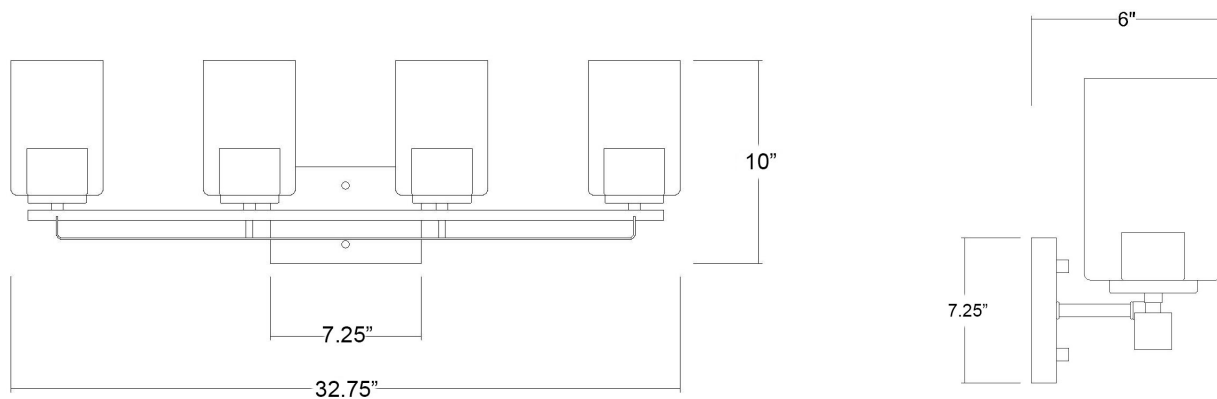

IN41103BK

ORELLA 4-LIGHT WALL SCONCE

Description:	Orella 4-Light Wall Sconce
Finish:	Matte Black
Dimensions:	32-3/4" W x 10" H x 6" ext. Height on Center: 7-1/2"
Bulbs:	4-100W Med.
Installed Weight:	5.85 lbs.
Certification:	cUL / damp location

Material:	Steel and glass
Shades:	Glass
Glass:	Clear seeded
Back Plate Dimensions:	7-1/4" x 4-3/4"
Chain/Wire:	NA
Additional Finishes:	ORB, SN