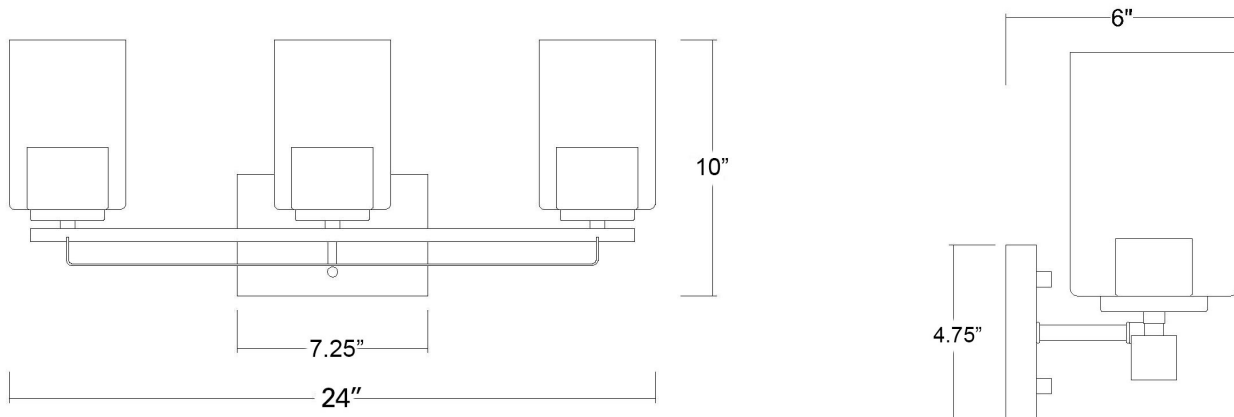

## ORELLA 3-LIGHT WALL SCONCE

**Description:** Orella 3-Light Wall Sconce

**Finish:** Satin nickel

**Dimensions:** 24" W x 10" H x 6" ext.  
 Height on Center: 7-1/2"

**Bulbs:** 3-100W Med.

**Installed Weight:** 4.3 lbs.

**Certification:** cUL / dry location

**Material:** Steel and glass

**Shades:** Glass

**Glass:** Clear seeded

**Back Plate Dimensions:** 7-1/4" x 4-3/4"

**Chain/Wire:** NA

**Additional Finishes:** BK, ORB