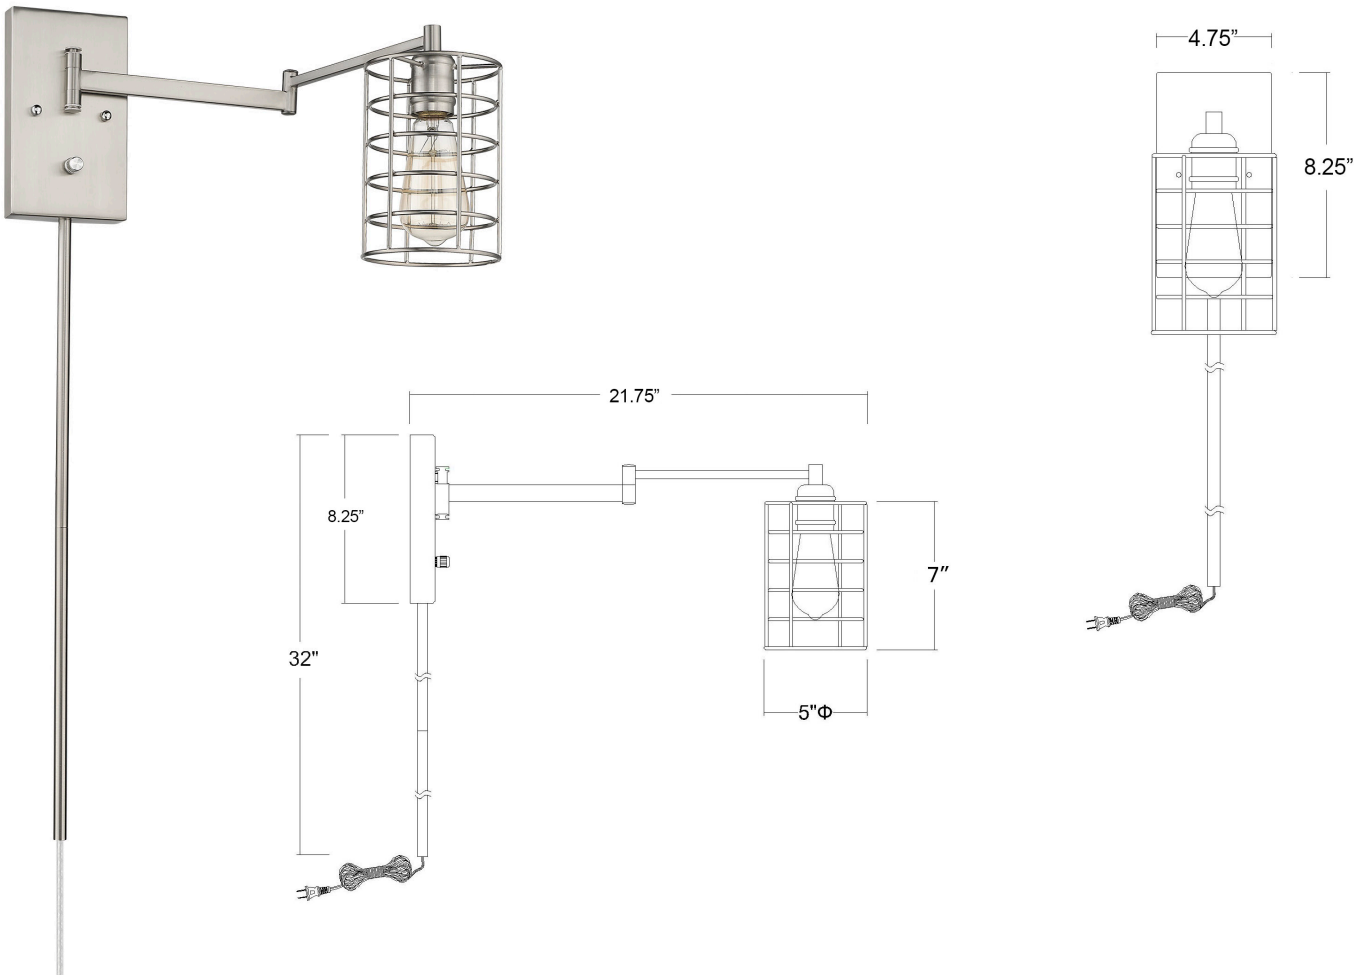

# IN41030SN

## JETT 1-LIGHT WALL SCONCE

<b>Description:</b>	Jett 1-Light Wall Sconce
<b>Finish:</b>	Satin Nickel
<b>Dimensions:</b>	5" W x 32" H x 21-3/4" ext. Height on Center: 2-3/4"
<b>Bulbs:</b>	1-60W Med.
<b>Installed Weight:</b>	3.5 lbs.
<b>Certification:</b>	ETL

<b>Material:</b>	Steel
<b>Shades:</b>	NA
<b>Glass:</b>	NA
<b>Back Plate Dimensions:</b>	4-3/4" x 8-1/4"
<b>Cord:</b>	8' clear plug-in
<b>Switch:</b>	3-way rotary
<b>Additional Finishes:</b>	AB, ORB