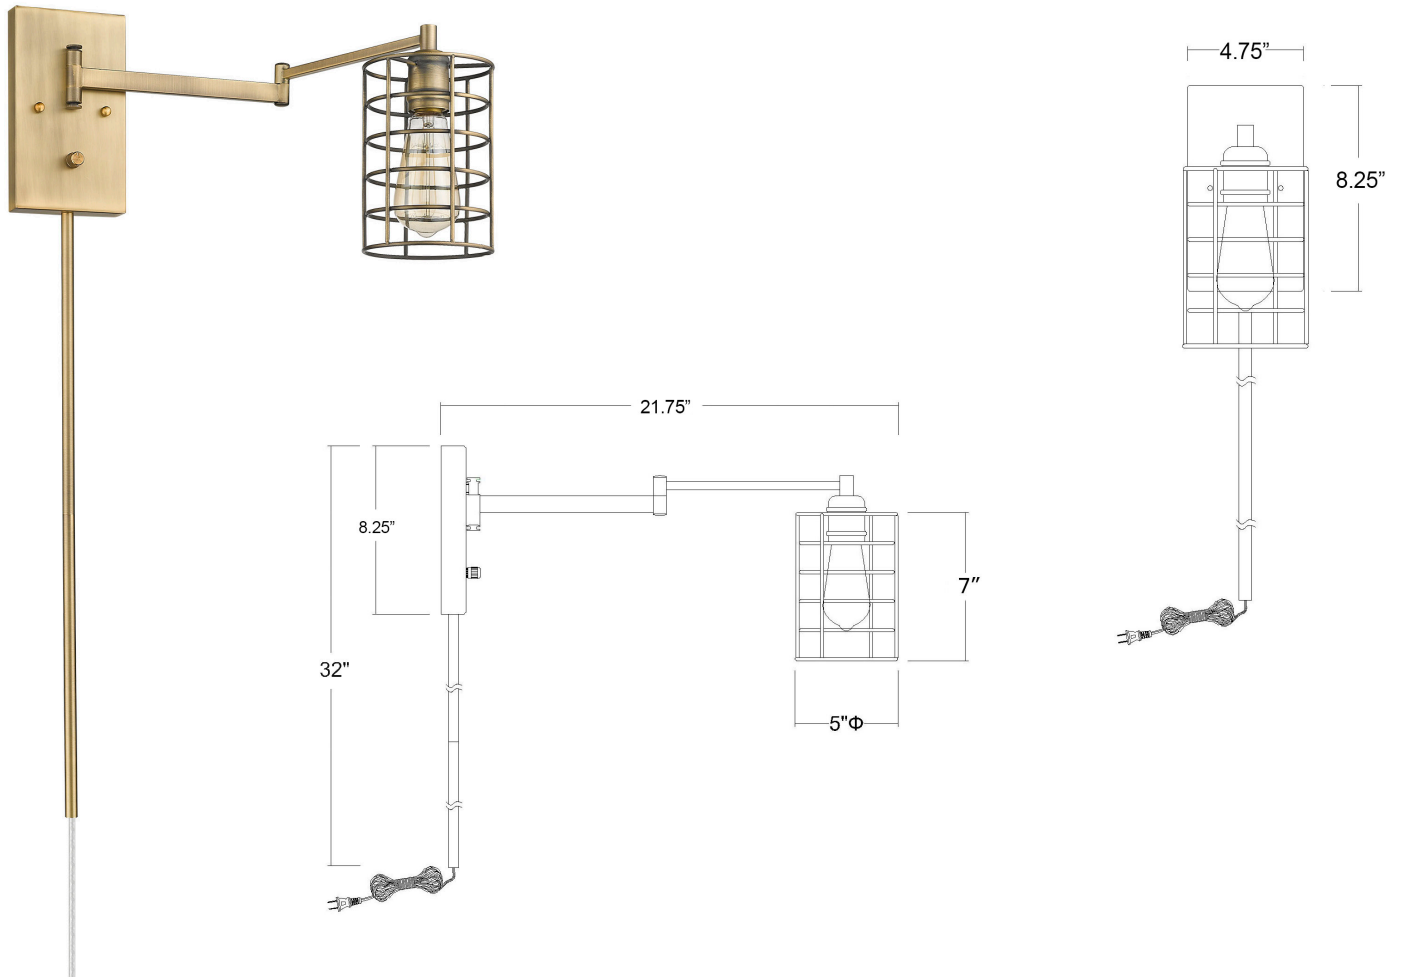

IN41030AB

JETT 1-LIGHT WALL SCONCE

Description:	Jett 1-Light Wall Sconce
Finish:	Aged Brass
Dimensions:	5" W x 32" H x 21-3/4" ext. Height on Center: 2-3/4"
Bulbs:	1-60W Med.
Installed Weight:	3.5 lbs.
Certification:	ETL

Material:	Steel
Shades:	NA
Glass:	NA
Back Plate Dimensions:	4-3/4" x 8-1/4"
Cord:	8' clear plug-in
Switch:	3-way rotary
Additional Finishes:	ORB, SN