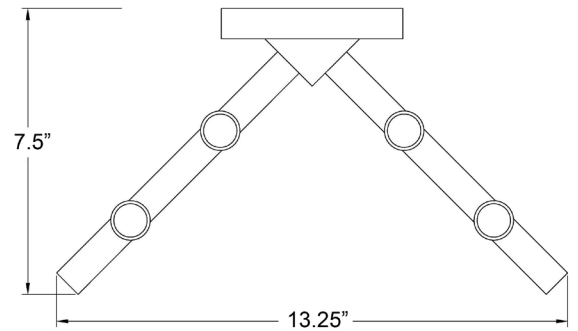

IN40067ORB

FALLON 4-LIGHT WALL SCONCE

Description:	Fallon 4-light wall sconce
Finish:	Oil-rubbed bronze
Dimensions:	13-1/4" W x 8" H x 7-1/2" ext. Height on center: 4"
Bulbs:	4-60w Cand.
Installed Weight:	
Certification:	cETL / dry location

Material:	Steel
Shades:	NA
Glass:	NA
Back Plate Dimensions:	4-3/4" x 8"
Chain/Wire:	NA
Additional Finishes:	NA