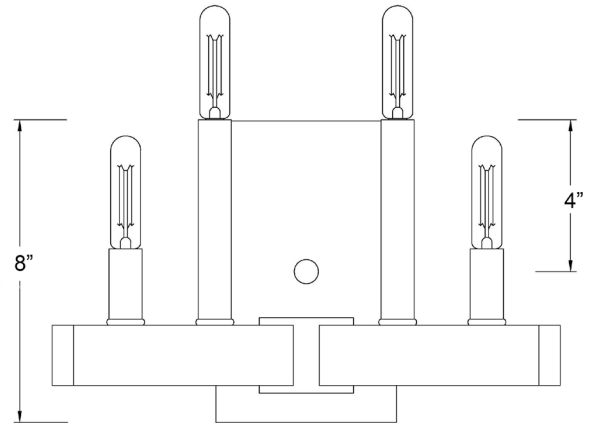

IN40067ORB

FALLON 4-LIGHT WALL SCONCE

Description:	Fallon 4-light wall sconce
Finish:	Oil-rubbed bronze
Dimensions:	13-1/4" W x 8" H x 7-1/2" ext. Height on center: 4"
Bulbs:	4-60w Cand.
Installed Weight:	
Certification:	cETL / dry location

Material:	Steel
Shades:	NA
Glass:	NA
Back Plate Dimensions:	4-3/4" x 8"
Chain/Wire:	NA
Additional Finishes:	NA