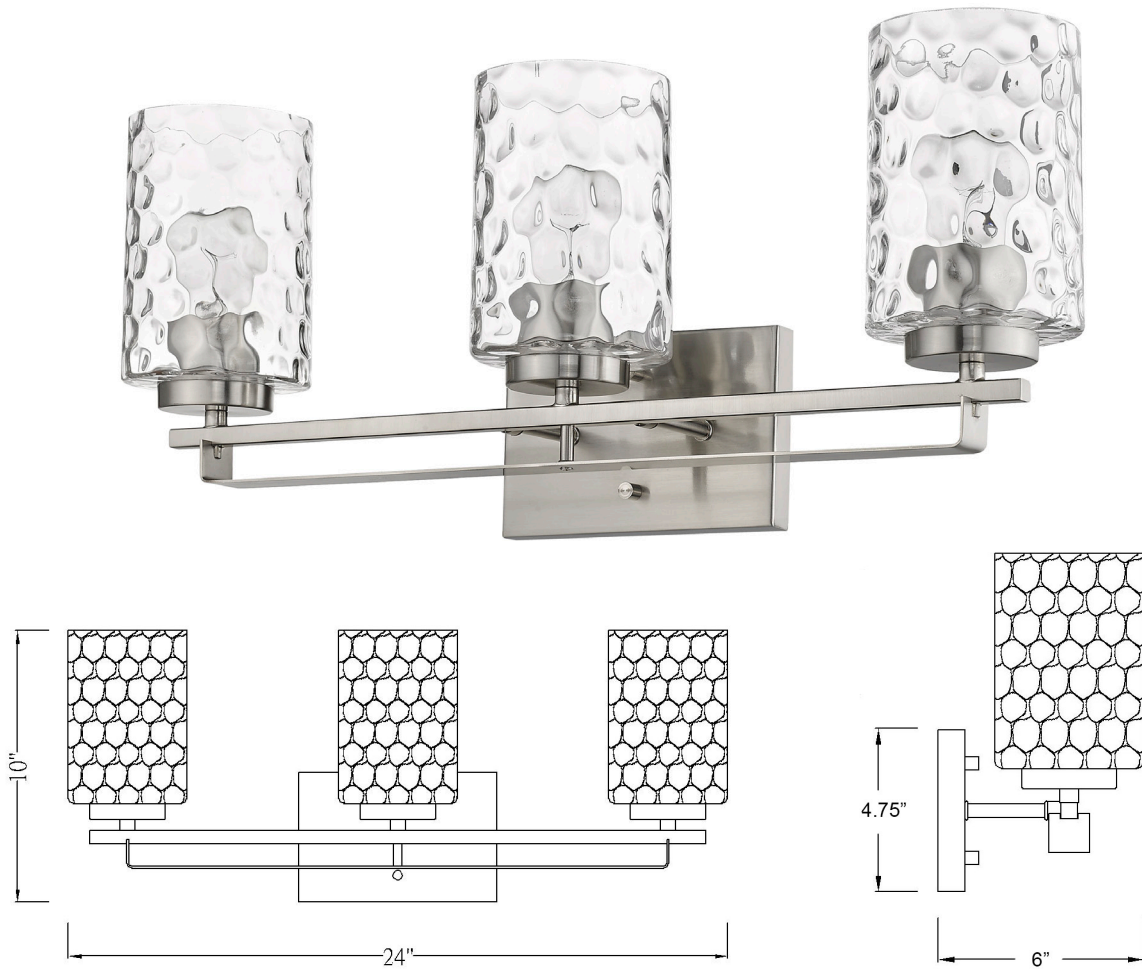

IN40012SN

LIVVY 3-LIGHT WALL SCONCE

Description: Livvy 3-Light Wall Sconce

Finish: Satin Nickel

Dimensions: 24" W x 10" H x 6" ext.
Height on Center: 7-1/4"

Bulbs: 3-100W Med.

Installed Weight: 4.3 lbs.

Certification: cUL / damp location

Material: Steel and glass

Shades: Glass

Glass: Clear Optic

Back Plate Dimensions: 7-1/4" x 4-3/4"

Chain/Wire: NA

Additional Finishes: BK, ORB