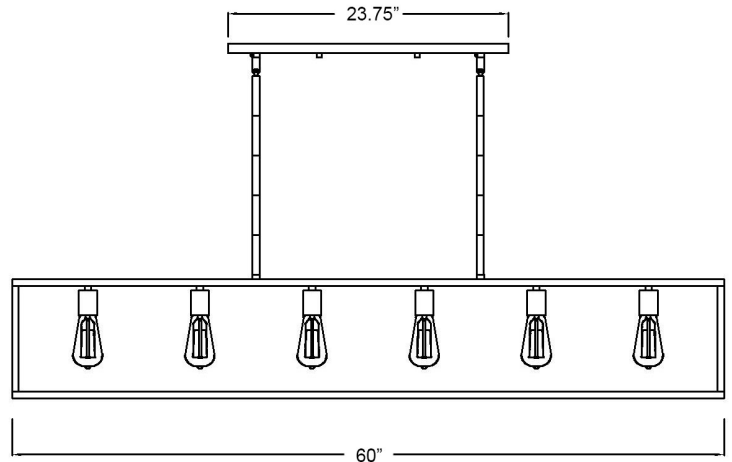

## COBAR 12-LIGHT PENDANT

**Description:** Cobar 12-Light Pendant

**Finish:** Matte Black

**Dimensions:** 60" L x 15" W x 10" H

**Bulbs:** 12-100W Med.

**Installed Weight:** 21 lbs.

**Certification:** cUL / dry location

**Material:** Steel

**Shades:** NA

**Glass:** NA

**Canopy Dimensions:** 23-3/4" x 4-3/4"

**Chain/Wire:** 12' Wire

**Stems:** 6-12", 2-6", 2-3"

**Additional Finishes:** ORB, SN