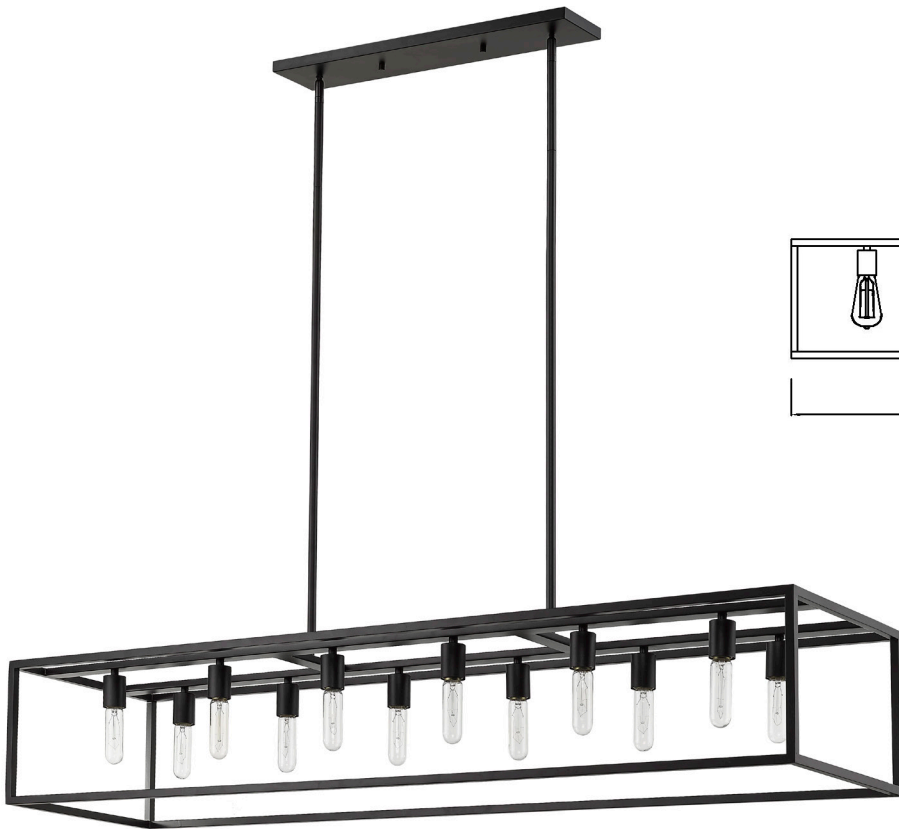

# IN21003BK

## COBAR 12-LIGHT PENDANT

**Description:** Cobar 12-Light Pendant

**Finish:** Matte Black

**Dimensions:** 60" L x 15" W x 10" H

**Bulbs:** 12-100W Med.

**Installed Weight:** 21 lbs.

**Certification:** cUL / dry location

**Material:** Steel

**Shades:** NA

**Glass:** NA

**Canopy Dimensions:** 23-3/4" x 4-3/4"

**Chain/Wire:** 12' Wire

**Stems:** 6-12", 2-6", 2-3"

**Additional Finishes:** ORB, SN