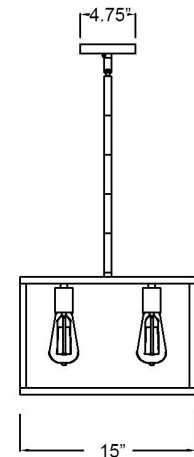

## COBAR 12-LIGHT PENDANT

**Description:** Cobar 12-Light Pendant

**Finish:** Matte Black

**Dimensions:** 60" L x 15" W x 10" H

**Bulbs:** 12-100W Med.

**Installed Weight:** 21 lbs.

**Certification:** cUL / dry location

**Material:** Steel

**Shades:** NA

**Glass:** NA

**Canopy Dimensions:** 23-3/4" x 4-3/4"

**Chain/Wire:** 12' Wire

**Stems:** 6-12", 2-6", 2-3"

**Additional Finishes:** ORB, SN