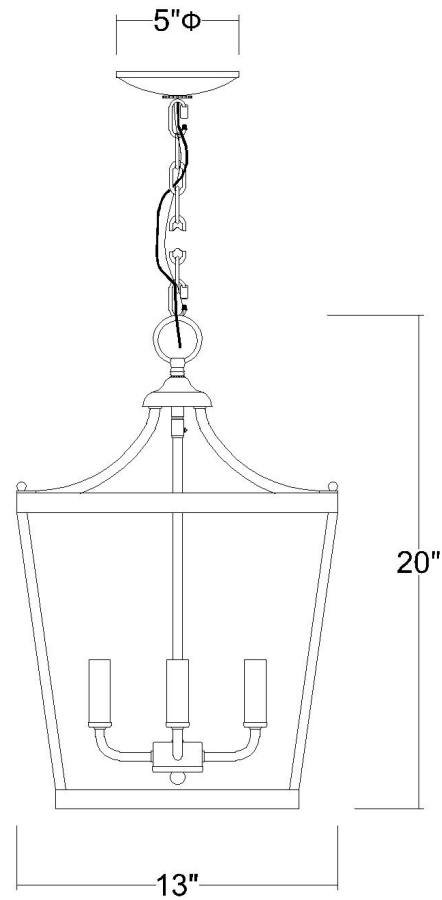

IN11133BK

KENNEDY 4-LIGHT CHANDELIER

Description:	Kennedy 4-Light Chandelier
Finish:	Matte Black
Dimensions:	13" Sq. x 20" H
Bulbs:	4-60W Cand.
Installed Weight:	7 lbs.
Certification:	cUL / dry location

Material:	Steel
Shades:	NA
Glass:	NA
Canopy Dimensions:	5" Dia.
Chain/Wire:	5' Chain, 12' Wire
Additional Finishes:	ORB, SN