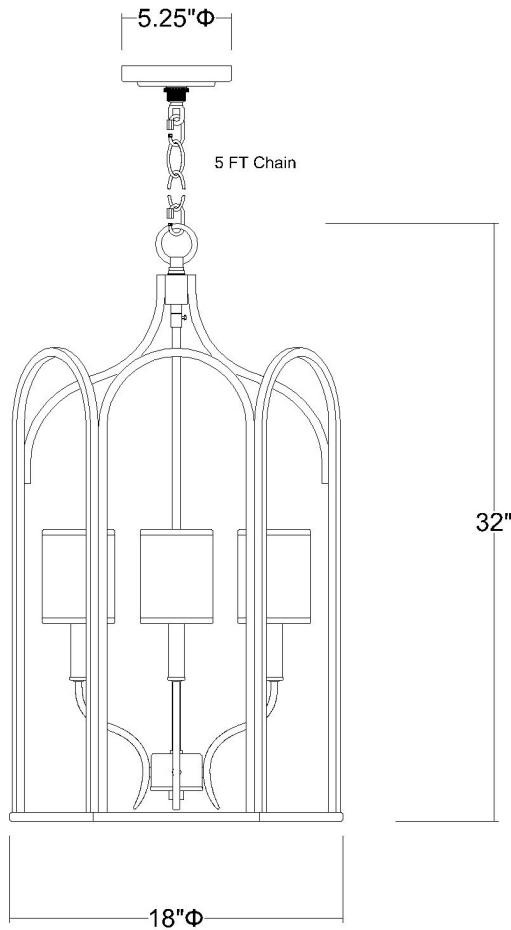

IN11415WG ELLIE 6-LIGHT CHANDELIER

Description:	Ellie 6-light chandelier
Finish:	Washed gold
Dimensions:	18" D x 32" H
Bulbs:	6-60w candelabra, 120V
Installed Weight:	13.65 lbs.
Certification:	Dry location / c UL

Material:	Iron and fabric
Shades:	White fabric
Glass:	NA
Canopy Dimensions:	5-1/4" dia.
Chain/Wire:	5' chain, 12' wire
Additional Finishes:	NA