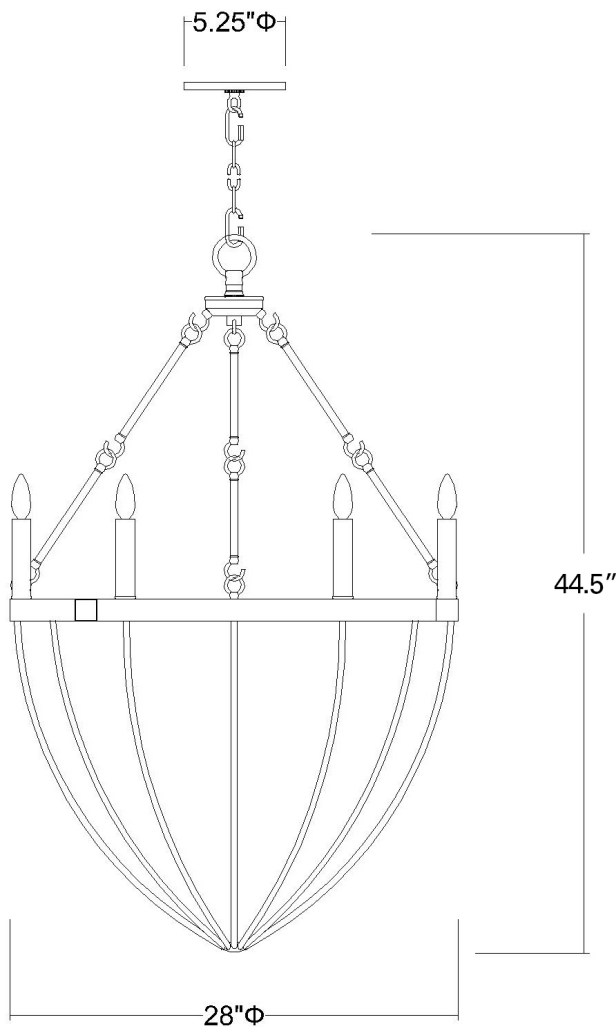

# IN11391ASH HARLOW 6-LIGHT CHANDELIER

<b>Description:</b>	Harlow 6-light chandelier	<b>Material:</b>	Iron
<b>Finish:</b>	Ash	<b>Shades:</b>	NA
<b>Dimensions:</b>	28" D x 44-1/2" H	<b>Glass:</b>	NA
<b>Bulbs:</b>	6-60w candelabra, 120V	<b>Canopy Dimensions:</b>	5-1/4" dia.
<b>Installed Weight:</b>	18.75 lbs.	<b>Chain/Wire:</b>	5' chain, 12' wire
<b>Certification:</b>	Dry location / c UL	<b>Additional Finishes:</b>	NA