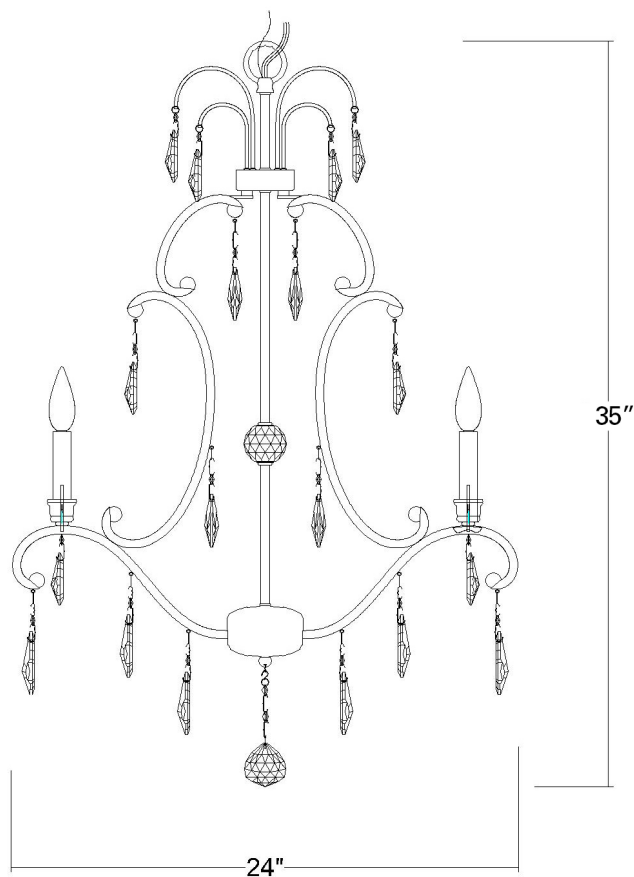

IN11356AG CLAIRE 6-LIGHT CHANDELIER

Description:	Claire 6-light chandelier
Finish:	Antique gold
Dimensions:	24" D x 35" H
Bulbs:	6-60w candelabra, 120V
Installed Weight:	16.5 lbs.
Certification:	Dry location / c UL

Material:	Steel and K9 crystal
Shade:	NA
Glass:	NA
Canopy Dimensions:	5-3/4" dia.
Chain/Wire:	5' chain, 12' wire
Additional Finishes:	NA