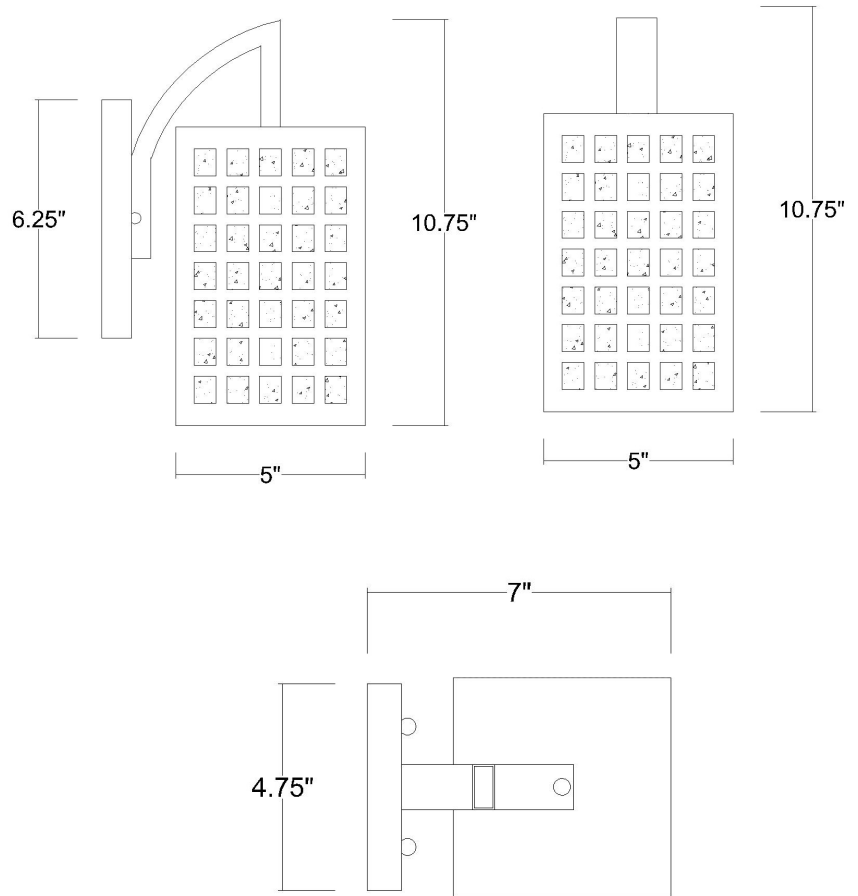

## LETZEL 1-LIGHT WALL LANTERN

<b>Description:</b>	Letzel 1-Light Wall Lantern
<b>Finish:</b>	Oil Rubbed Bronze
<b>Dimensions:</b>	5" W x 10-3/4" H x 7" ext. Height on Center: 6"
<b>Bulbs:</b>	1-100W Med.
<b>Installed Weight:</b>	3.75 lbs.
<b>Certification:</b>	cETL / wet location

<b>Material:</b>	Stainless steel and glass
<b>Shades:</b>	NA
<b>Glass:</b>	Clear Seeded
<b>Back Plate Dimensions:</b>	4-3/4" x 6-1/4"
<b>Chain/Wire:</b>	NA
<b>Additional Finishes:</b>	SN