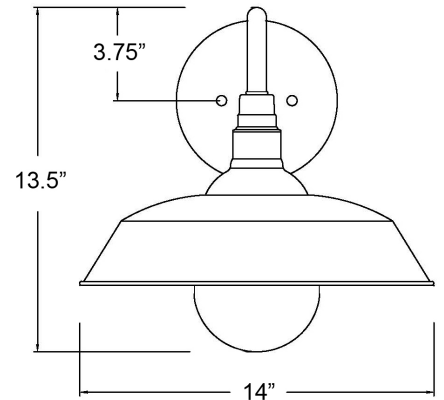

## BURRY 1-LIGHT WALL LANTERN

<b>Description:</b>	Burry 1-Light Wall Lantern
<b>Finish:</b>	Copper
<b>Dimensions:</b>	14" Dia. x 13-1/2" H x 18" ext. Height on Center: 3-3/4"
<b>Bulbs:</b>	1-100W Med.
<b>Installed Weight:</b>	
<b>Certification:</b>	cETL / wet location

<b>Material:</b>	Steel and glass
<b>Shade:</b>	NA
<b>Glass:</b>	Clear seeded
<b>Back Plate Dimensions:</b>	6-1/4" Dia.
<b>Chain/Wire:</b>	NA
<b>Additional Finishes:</b>	ATB, BK, ORB, SN