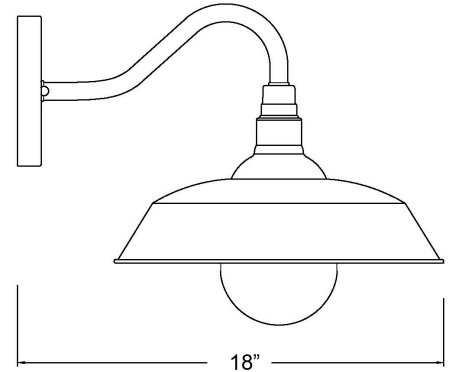

## BURRY 1-LIGHT WALL LANTERN

<b>Description:</b>	Burry 1-Light Wall Lantern
<b>Finish:</b>	Copper
<b>Dimensions:</b>	14" Dia. x 13-1/2" H x 18" ext. Height on Center: 3-3/4"
<b>Bulbs:</b>	1-100W Med.
<b>Installed Weight:</b>	
<b>Certification:</b>	cETL / wet location

<b>Material:</b>	Steel and glass
<b>Shade:</b>	NA
<b>Glass:</b>	Clear seeded
<b>Back Plate Dimensions:</b>	6-1/4" Dia.
<b>Chain/Wire:</b>	NA
<b>Additional Finishes:</b>	ATB, BK, ORB, SN