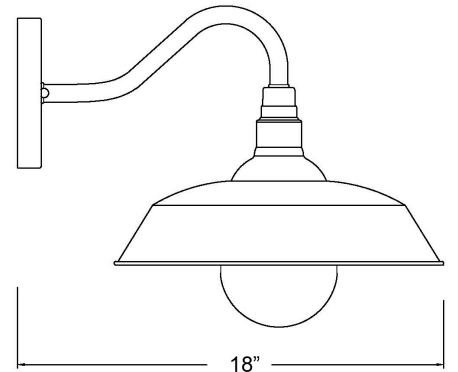

1742BK

BURRY 1-LIGHT WALL LANTERN

Description:	Burry 1-Light Wall Lantern
Finish:	Matte black
Dimensions:	14" Dia. x 13-1/2" H x 18" ext. Height on Center: 3-3/4"
Bulbs:	1-100W Med.
Installed Weight:	
Certification:	cETL / wet location

Material:	Steel and glass
Shade:	NA
Glass:	Clear seeded
Back Plate Dimensions:	6-1/4" Dia.
Chain/Wire:	NA
Additional Finishes:	ATB, CO, ORB, SN