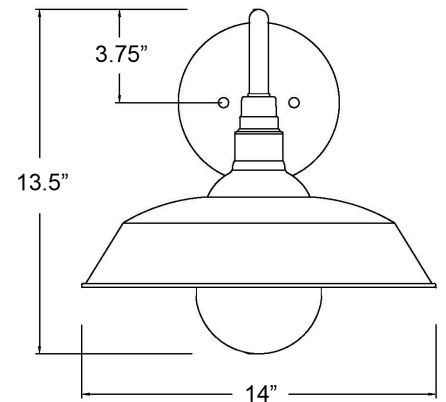

1742BK

BURRY 1-LIGHT WALL LANTERN

Description:	Burry 1-Light Wall Lantern
Finish:	Matte black
Dimensions:	14" Dia. x 13-1/2" H x 18" ext. Height on Center: 3-3/4"
Bulbs:	1-100W Med.
Installed Weight:	
Certification:	cETL / wet location

Material:	Steel and glass
Shade:	NA
Glass:	Clear seeded
Back Plate Dimensions:	6-1/4" Dia.
Chain/Wire:	NA
Additional Finishes:	ATB, CO, ORB, SN