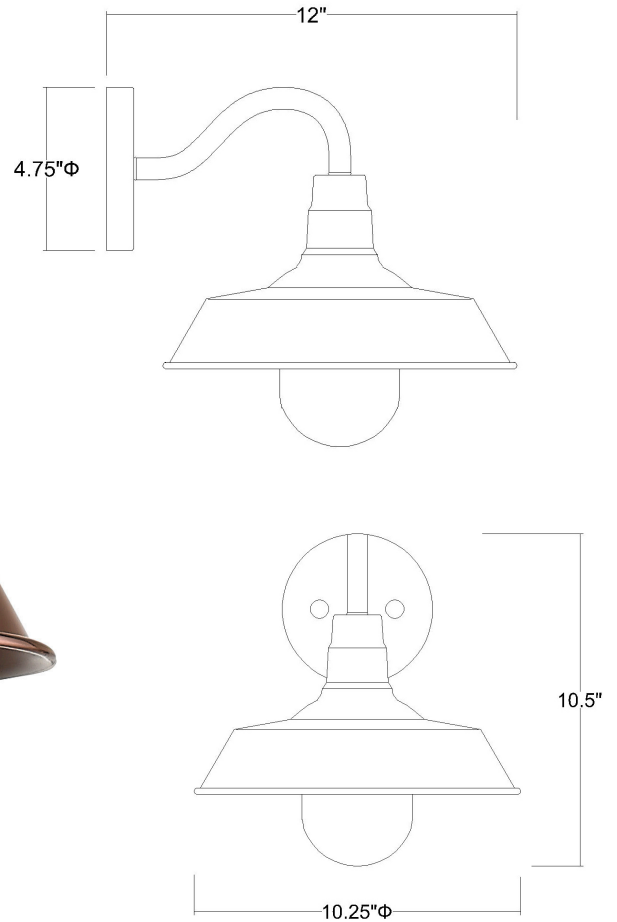

# 1732CO

## BURRY 1-LIGHT WALL LANTERN

<b>Description:</b>	Burry 1-Light Wall Lantern
<b>Finish:</b>	Copper
<b>Dimensions:</b>	10-1/4" W x 10-1/2" H x 12" ext. Height on Center: 2-1/2"
<b>Bulbs:</b>	1-60W Med.
<b>Installed Weight:</b>	2.2 lbs.
<b>Certification:</b>	cETL / wet location

<b>Material:</b>	Steel and glass
<b>Shades:</b>	NA
<b>Glass:</b>	Clear seeded
<b>Back Plate Dimensions:</b>	4-3/4" Dia.
<b>Chain/Wire:</b>	NA
<b>Additional Finishes:</b>	ATB, BK, ORB, SN