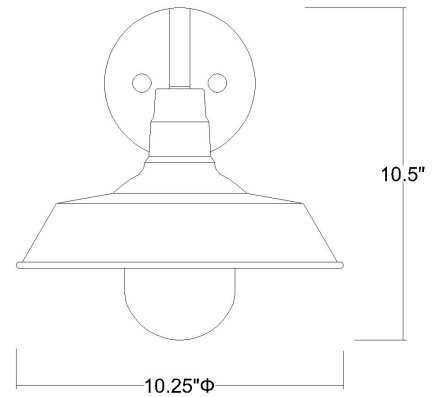

1732BK

BURRY 1-LIGHT WALL LANTERN

Description:	Burry 1-Light Wall Lantern
Finish:	Matte black
Dimensions:	10-1/4" W x 10-1/2" H x 12" ext. Height on Center: 2-1/2"
Bulbs:	1-60W Med.
Installed Weight:	2.2 lbs.
Certification:	cETL / wet location

Material:	Steel and glass
Shades:	NA
Glass:	Clear seeded
Back Plate Dimensions:	4-3/4" Dia.
Chain/Wire:	NA
Additional Finishes:	ATB, CO, ORB, SN