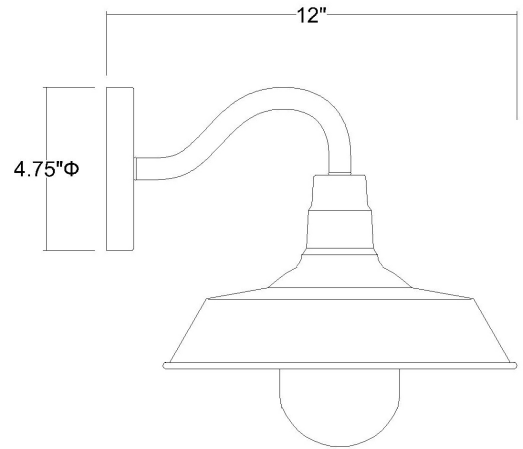

1732BK

BURRY 1-LIGHT WALL LANTERN

Description:	Burry 1-Light Wall Lantern
Finish:	Matte black
Dimensions:	10-1/4" W x 10-1/2" H x 12" ext. Height on Center: 2-1/2"
Bulbs:	1-60W Med.
Installed Weight:	2.2 lbs.
Certification:	cETL / wet location

Material:	Steel and glass
Shades:	NA
Glass:	Clear seeded
Back Plate Dimensions:	4-3/4" Dia.
Chain/Wire:	NA
Additional Finishes:	ATB, CO, ORB, SN