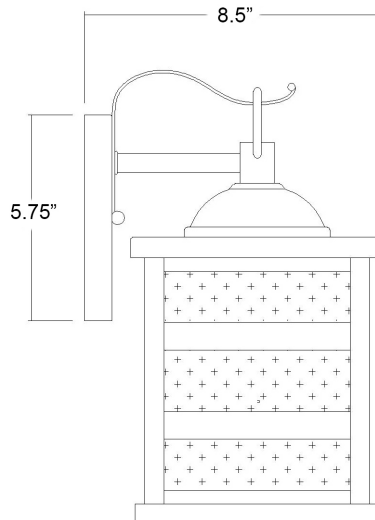

1682BK

MORRIS 1-LIGHT WALL LANTERN

Description:	Morris 1-Light Wall Lantern
Finish:	Matte Black
Dimensions:	7-1/4" W x 12-1/4" H x 8-1/2" ext. Height on Center: 4-1/4"
Bulbs:	1-100W Med.
Installed Weight:	5.25 lbs.
Certification:	cETL / wet location

Material:	Steel and glass
Shades:	NA
Glass:	Clear Water Glass
Back Plate Dimensions:	5-3/4" Sq.
Chain/Wire:	NA
Additional Finishes:	NA