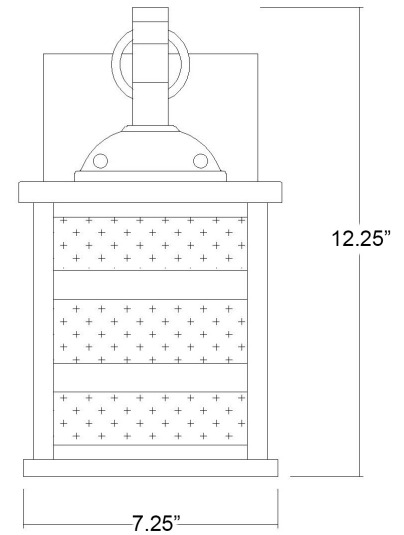

1682BK

MORRIS 1-LIGHT WALL LANTERN

Description:	Morris 1-Light Wall Lantern
Finish:	Matte Black
Dimensions:	7-1/4" W x 12-1/4" H x 8-1/2" ext. Height on Center: 4-1/4"
Bulbs:	1-100W Med.
Installed Weight:	5.25 lbs.
Certification:	cETL / wet location

Material:	Steel and glass
Shades:	NA
Glass:	Clear Water Glass
Back Plate Dimensions:	5-3/4" Sq.
Chain/Wire:	NA
Additional Finishes:	NA