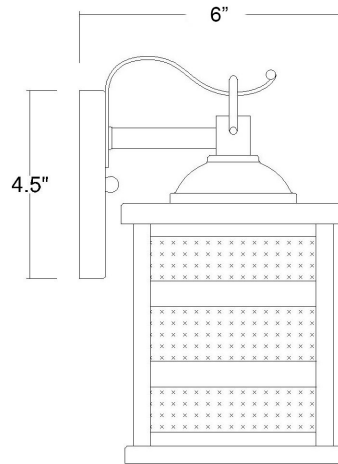

## MORRIS 1-LIGHT WALL LANTERN

<b>Description:</b>	Morris 1-Light Wall Lantern
<b>Finish:</b>	Matte Black
<b>Dimensions:</b>	5" W x 9-1/4" H x 6" ext. Height on Center: 3"
<b>Bulbs:</b>	1-60W Med.
<b>Installed Weight:</b>	3 lbs.
<b>Certification:</b>	cETL / wet location

<b>Material:</b>	Steel and glass
<b>Shades:</b>	NA
<b>Glass:</b>	Clear Water Glass
<b>Back Plate Dimensions:</b>	4-1/2" Sq.
<b>Chain/Wire:</b>	NA
<b>Additional Finishes:</b>	NA