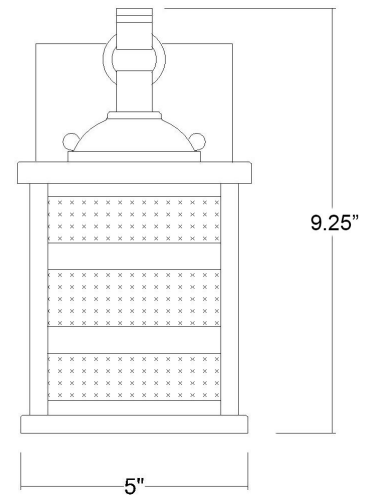

## MORRIS 1-LIGHT WALL LANTERN

<b>Description:</b>	Morris 1-Light Wall Lantern
<b>Finish:</b>	Matte Black
<b>Dimensions:</b>	5" W x 9-1/4" H x 6" ext. Height on Center: 3"
<b>Bulbs:</b>	1-60W Med.
<b>Installed Weight:</b>	3 lbs.
<b>Certification:</b>	cETL / wet location

<b>Material:</b>	Steel and glass
<b>Shades:</b>	NA
<b>Glass:</b>	Clear Water Glass
<b>Back Plate Dimensions:</b>	4-1/2" Sq.
<b>Chain/Wire:</b>	NA
<b>Additional Finishes:</b>	NA