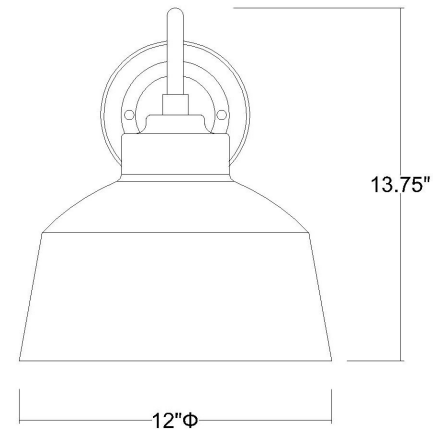

## BARNES 1-LIGHT WALL LANTERN

<b>Description:</b>	Barnes 1-Light Wall Lantern
<b>Finish:</b>	Gray
<b>Dimensions:</b>	12" Dia. x 13-3/4" H x 17" ext. Height on Center: 4-1/4"
<b>Bulbs:</b>	1-100W Med.
<b>Installed Weight:</b>	3.3 lbs.
<b>Certification:</b>	cETL / wet location

<b>Material:</b>	Steel
<b>Shades:</b>	NA
<b>Glass:</b>	NA
<b>Back Plate Dimensions:</b>	5-3/4" Dia.
<b>Chain/Wire:</b>	NA
<b>Additional Finishes:</b>	NA