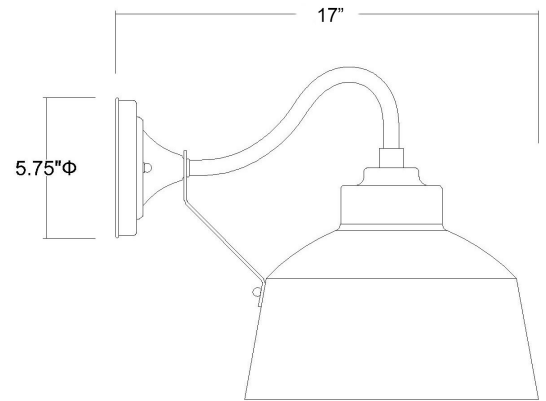

## BARNES 1-LIGHT WALL LANTERN

<b>Description:</b>	Barnes 1-Light Wall Lantern
<b>Finish:</b>	Gray
<b>Dimensions:</b>	12" Dia. x 13-3/4" H x 17" ext. Height on Center: 4-1/4"
<b>Bulbs:</b>	1-100W Med.
<b>Installed Weight:</b>	3.3 lbs.
<b>Certification:</b>	cETL / wet location

<b>Material:</b>	Steel
<b>Shades:</b>	NA
<b>Glass:</b>	NA
<b>Back Plate Dimensions:</b>	5-3/4" Dia.
<b>Chain/Wire:</b>	NA
<b>Additional Finishes:</b>	NA