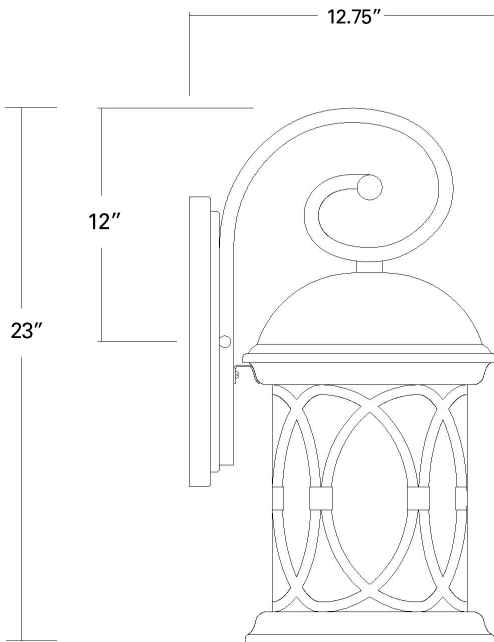

1532ATB

LINCOLN 4-LIGHT WALL LANTERN

Side View

Front View

Description:	Lincoln 4-light wall lantern
Finish:	Antique brass
Dimensions:	11" W x 23" H x 12-3/4" ext. Height on center: 12"
Bulbs:	4-60w candelabra, 120V
Installed Weight:	9.5 lbs.
Certification:	Wet location / ETL

Material:	Stainless steel, iron, glass
Shade:	Glass
Glass:	Clear seeded
Back Plate Dimensions:	4-1/4" x 7-1/4"
Chain/Wire:	NA
Additional Finishes:	NA