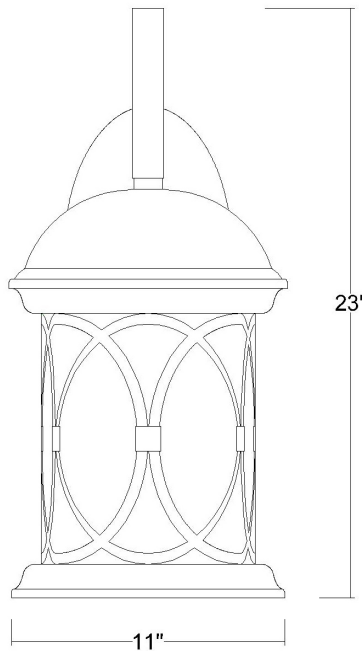

1532ATB

LINCOLN 4-LIGHT WALL LANTERN

Side View

Front View

Description:	Lincoln 4-light wall lantern
Finish:	Antique brass
Dimensions:	11" W x 23" H x 12-3/4" ext. Height on center: 12"
Bulbs:	4-60w candelabra, 120V
Installed Weight:	9.5 lbs.
Certification:	Wet location / ETL

Material:	Stainless steel, iron, glass
Shade:	Glass
Glass:	Clear seeded
Back Plate Dimensions:	4-1/4" x 7-1/4"
Chain/Wire:	NA
Additional Finishes:	NA