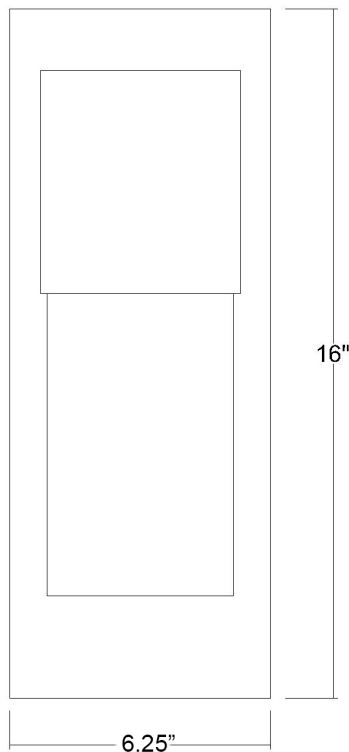

1511BK

COOPER 1-LIGHT WALL SCONCE

Side View

Front View

Description:	Cooper 1-light wall sconce
Finish:	Matte black
Dimensions:	6-1/4" W x 16" H x 5-3/4" ext. Height on center: 8"
Bulbs:	1-100w medium
Installed Weight:	3 lbs.
Certification:	Wet location / ETL

Material:	Iron and glass
Shade:	Glass
Glass:	Opal glass
Back Plate Dimensions:	6-1/4" x 16"
Chain/Wire:	NA
Additional Finishes:	Matte nickel, raw brass and oil-rubbed bronze