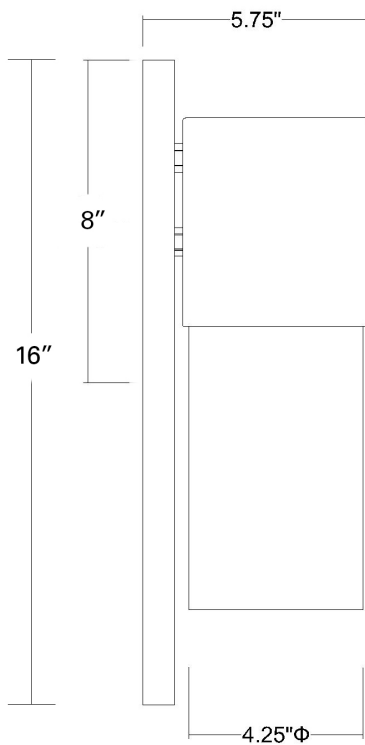

1511BK

COOPER 1-LIGHT WALL SCONCE

Side View

Front View

Description:	Cooper 1-light wall sconce
Finish:	Matte black
Dimensions:	6-1/4" W x 16" H x 5-3/4" ext. Height on center: 8"
Bulbs:	1-100w medium
Installed Weight:	3 lbs.
Certification:	Wet location / ETL

Material:	Iron and glass
Shade:	Glass
Glass:	Opal glass
Back Plate Dimensions:	6-1/4" x 16"
Chain/Wire:	NA
Additional Finishes:	Matte nickel, raw brass and oil-rubbed bronze