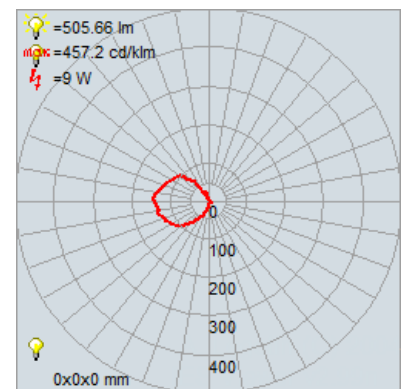

Product Dimensions

Fixture	Canopy
Length :: 0	Length :: 0
Width :: 0	Width :: 0
Diameter :: 7.5"	Diameter :: 4.5"
Extension :: 0	Height :: 1"
Height :: 12"	
Overall Height :: 0	

Technical Specifications

Photometrics

CCT :: 3000
 CRI :: 90
 Wattage :: 9w
 Nominal Lumens :: 600Lm
 Delivered Lumens :: 506Lm

Recommended Dimmers

(ELV) LUTRON Caseta PD - 6WCL; (ELV) LUTRON Maestro CL (Package) MACL-153M-RHW; (ELV) LUTRON Maestro CL MACL-153M; (ELV) LUTRON Skylark Contour CTCL-153P; (TRIAC) LEVITON Decora Sureslide 6672; (TRIAC) LEVITON Decora Sureslide

Additional Items :: 0

Line Drawing #1

Image Not Available

Line Drawing #2

Image Not Available

IES File

Toll Free 800-828-5483 • www.AccessLighting.com

14410 Myford Road, Irvine, CA 92606