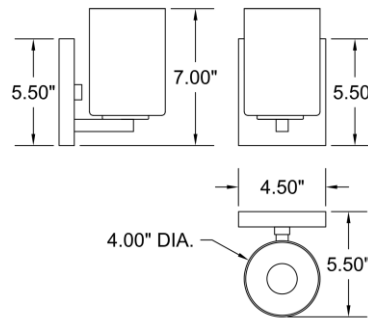

TECHNICAL SPECIFICATIONS

SPECIFICATIONS

Frame Material: Steel
Diffuser Material: Glass
Lamping Type: E-26 (Incandescent) Jbox: Standard
Lamping Base: E-26 Lamp Wattage: 60 W
Lamp Quantity: 1 Total Wattage: 60 W
Voltage: 120v Lamps Included: No

Location: _____

Type: _____

Quantity: _____

Notes: _____

LINE DRAWING

IES FILE

In addition to Access Lighting's purchase and warranty terms and conditions, by signing below or placing an order, you agree that you are authorized to bind the entity placing any order and acknowledge the following: All of sizes and measurements are approximate and all images are for illustrative purposes only. In the event of an inconsistency, the "Product Measurements" section controls. There also may be slight differences in the colors and designs compared to the displayed and printed images.