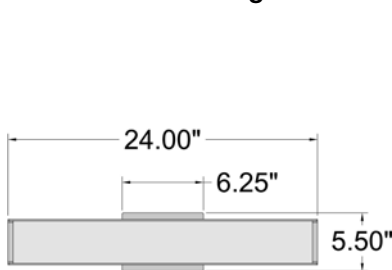

Recommended Dimmers

(ELV) LUTRON Caseta PD - 6WCL; (ELV) LUTRON Maestro CL MACL-153M; (ELV) LUTRON Maestro MRF2-6CL; (TRIAC) LUTRON Diva DVCL-153P

Additional Items :: 0

Line Drawing #1