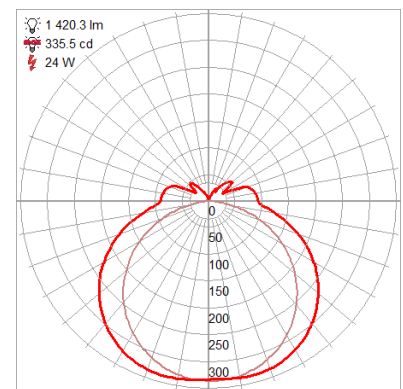

Product Dimensions

Fixture	Canopy
Length :: 0	Length :: 0
Width :: 24"	Width :: 0
Diameter :: 0	Diameter :: 0
Extension :: 2.5"	Height :: 0
Height :: 5.5"	
Overall Height :: 0	

Technical Specifications

Qualifications

Photometrics

CCT :: 3000
 CRI :: 90
 Wattage :: 25w
 Nominal Lumens :: 1750Lm
 Delivered Lumens :: 1420Lm

Recommended Dimmers

(ELV) LUTRON Caseta PD - 6WCL; (ELV) LUTRON Maestro CL MACL-153M; (ELV) LUTRON Maestro MRF2-6CL; (TRIAC) LUTRON Diva DVCL-153P

Additional Items :: 0

Line Drawing #1

Line Drawing #2

IES File

Toll Free 800-828-5483 • www.AccessLighting.com

14410 Myford Road, Irvine, CA 92606

The information provided is subject to change without notice. ©2020 Access Lighting Corporation. All Rights Reserved
 Rev. 202004 Filename: 62571LEDD-MBL_ACR.pdf