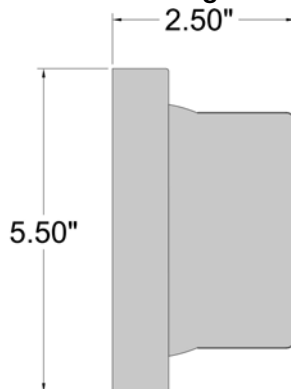

Line Drawing #2