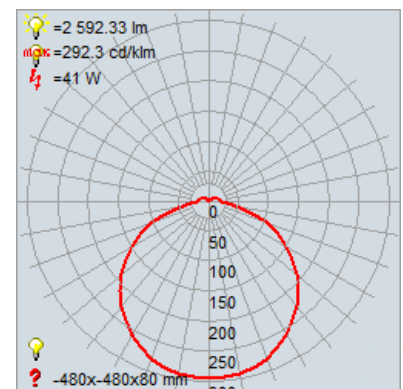

Technical Specifications

Qualifications	Specifications	Photometrics	Recommended Dimmers
Location Rating :: Damp	Frame Material :: Steel	CCT :: 3000	(ELV) LEVITON Decora DSE06-10Z; (ELV) LUTRON Maestro MAELV-600; (TRIAC) LEVITON Decora Sureslide 6674; (TRIAC) LUTRON Diva DVCL-153P; (TRIAC) LUTRON Skylark CL SCL-153 or SCL-153P
Certification :: UL Listed (US/Canada)	Diffuser Material:: Acrylic	CRI :: 90	
IES File ::	Voltage :: 120v	Wattage :: 40w	
JA8 Compliant :: No	Lamping Type :: Dedicated LED	Nominal Lumens :: 4000Lm	
Energy Star :: No	Lamping Base :: SSL	Delivered Lumens :: 2592Lm	
ADA Compliant :: No	Lamp Quantity :: 1	Additional Items :: 0	
Marine Grade :: No	Lamp Wattage :: 40 W		
Emergency Lighting :: No	Total Wattage :: 40w		
Warranty :: 5 Year Limited	Lamps Included :: Yes		
	J-Box Type :: Standard		

Line Drawing #1

Line Drawing #2

Image Not Available   Image Not Available

IES File