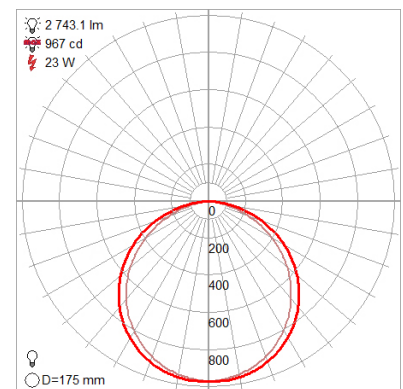

Product Dimensions

Fixture	Canopy
Length :: N/A	Length :: N/A
Width :: N/A	Width :: N/A
Diameter :: 12"	Diameter :: N/A
Extension :: N/A	Height :: N/A
Height :: 0.5"	
Overall Height :: N/A	

Technical Specifications

Photometrics

CCT :: 3000
 CRI :: 80
 Wattage :: 24w
 Nominal Lumens :: 2900Lm
 Delivered Lumens :: 1726Lm

Recommended Dimmers

(0-10V) LEVITON DD710-BLZ;
 (0-10V) LEVITON DS710-102;
 (0-10V) LUTRON DVSTV-WH;
 (0-10V) LUTRON NFTV-WH

Additional Items :: 100-277Vac; 0-10V Dimming

Line Drawing #1

Line Drawing #2

Image Not Available

IES File

Toll Free 800-828-5483 • www.AccessLighting.com

14410 Myford Road, Irvine, CA 92606

The information provided is subject to change without notice. ©2020 Access Lighting Corporation. All Rights Reserved
 Rev. 202004 Filename:: 20838LEDD-CH_ACR.pdf