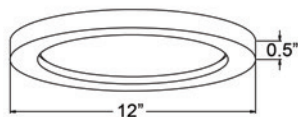

Line Drawing #2